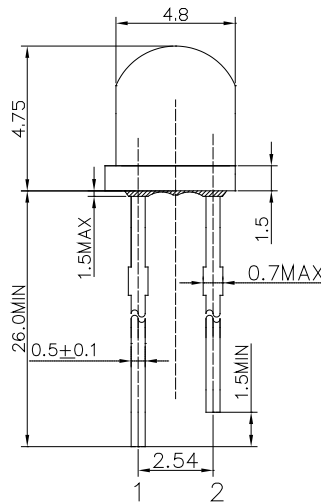

■Features

- High Radiant Power LEDs
- 4.8mm Straw Standard Directivity
- UV Resistant Epoxy
- Water Clear Type

■Applications

- Horticulture Lighting

■Outline Dimension

1. Anode
2. Cathode
Unit: mm
Tolerance: ± 0.20 mm
unless otherwise noted

■Absolute Maximum Rating

(Ta=25°C)

Item	Symbol	Value	Unit
DC Forward Current	I _F	70	mA
Pulse Forward Current#	I _{FP}	200	mA
Reverse Voltage	V _R	5	V
Power Dissipation	P _D	175	mW
Operating Temperature	T _{opr}	-30 ~ +85	°C
Storage Temperature	T _{stg}	-40 ~ +100	°C
Lead Soldering Temperature	T _{sol}	260°C/5sec	-

#Pulse width Max.10ms Duty ratio max 1/10

■Directivity

■Electrical -Optical Characteristics

(Ta=25°C)

Item	Symbol	Condition	Min.	Typ.	Max.	Unit
DC Forward Voltage*1	V _F	I _F =50mA	-	2.0	2.5	V
DC Reverse Current	I _R	V _R =5V	-	-	10	μA
Peak Wavelength*2	λ _p	I _F =50mA	720	730	740	nm
Radiant Power*3	Φ _e	I _F =50mA	50	55	-	mW
Radiant Intensity*4	I _e	I _F =50mA	20	30	-	mW/Sr
50% Power Angle	2θ _{1/2}	I _F =50mA	-	100	-	deg