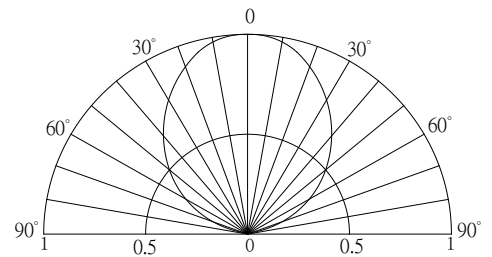

■Features

- High Radiant Power LEDs
- 4.8mm Straw Standard Directivity
- UV Resistant Epoxy
- Water Clear Type

■Applications

- Horticulture Lighting

■Outline Dimension

1. Anode
2. Cathode
Unit: mm
Tolerance: ± 0.20 mm
unless otherwise noted

#Pulse width Max.10ms Duty ratio max 1/10

■Directivity

■Electrical -Optical Characteristics

(Ta=25°C)

Item	Symbol	Condition	Min.	Typ.	Max.	Unit
DC Forward Voltage*1	V _F	I _F =50mA	-	2.0	2.5	V
DC Reverse Current	I _R	V _R =5V	-	-	10	μA
Peak Wavelength*2	λ _p	I _F =50mA	720	730	740	nm
Radiant Power*3	Φ _e	I _F =50mA	50	55	-	mW
Radiant Intensity*4	I _e	I _F =50mA	20	30	-	mW/Sr
50% Power Angle	2θ _{1/2}	I _F =50mA	-	100	-	deg