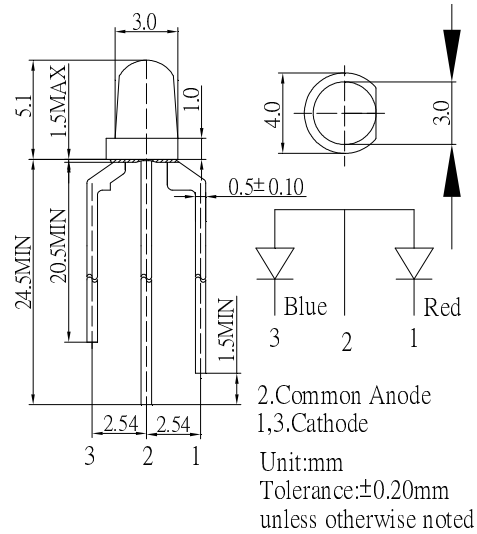

■Features

- High Luminous LEDs
- 3mm Bullet Bi-color Standard Directivity
- UV Resistant Epoxy
- Water Clear Type

■Applications

- Toys
- Games
- Audio
- Other Lighting

■Outline Dimension

■Absolute Maximum Rating

(Ta=25°C)

Item	Symbol	Value		Unit
		Red	Blue	
DC Forward Current	I _F	50	30	mA
Pulse Forward Current#	I _{FP}	120	100	mA
Reverse Voltage	V _R	5	5	V
Power Dissipation	P _D	130	108	mW
Operating Temperature	T _{opr}	-30~ +85		°C
Storage Temperature	T _{stg}	-40 ~ +100		°C
Lead Soldering Temperature	T _{sol}	260°C/5sec		-

■Directivity

#Pulse width Max.10ms Duty ratio max 1/10

■Electrical -Optical Characteristics

(Ta=25°C)

Item	Symbol	Condition	Min.	Typ.	Max.	Unit
DC Forward Voltage*	V _F (Red)	I _F =30mA	-	2.1	2.6	V
	V _F (Blue)	I _F =30mA	-	3.1	3.6	V
DC Reverse Current	I _R	V _R =5V	-	-	10	μA
Domi. Wavelength*	λ _D (Red)	I _F =30mA	620	625	630	nm
	λ _D (Blue)	I _F =30mA	465	470	475	nm
Luminous Flux*	Φ _v (Red)	I _F =30mA	3.5	4.5	-	lm
	Φ _v (Blue)	I _F =30mA	2.5	3.0	-	lm
Luminous Intensity*	I _v (Red)	I _F =30mA	18000	22000	-	mcd
	I _v (Blue)	I _F =30mA	8400	10000	-	mcd
50% Power Angle	2θ _{1/2}	I _F =30mA	-	15	-	deg