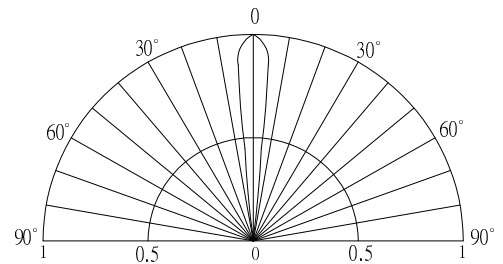

■Features

- High Luminous LEDs
- 3mm Bullet Bi-color Standard Directivity
- UV Resistant Epoxy
- Water Clear Type

■Applications

- Toys
- Games
- Audio
- Other Lighting

■Outline Dimension

■Absolute Maximum Rating

■Directivity

#Pulse width Max.10ms Duty ratio max 1/10

■Electrical -Optical Characteristics

(Ta=25°C)

Item	Symbol	Condition	Min.	Typ.	Max.	Unit
DC Forward Voltage*	V _F (Red)	I _F =30mA	-	2.1	2.6	V
	V _F (Blue)	I _F =30mA	-	3.1	3.6	V
DC Reverse Current	I _R	V _R =5V	-	-	10	μA
Domi. Wavelength*	λ _D (Red)	I _F =30mA	620	625	630	nm
	λ _D (Blue)	I _F =30mA	465	470	475	nm
Luminous Flux*	Φ _v (Red)	I _F =30mA	3.5	4.5	-	lm
	Φ _v (Blue)	I _F =30mA	2.5	3.0	-	lm
Luminous Intensity*	I _v (Red)	I _F =30mA	18000	22000	-	mcd
	I _v (Blue)	I _F =30mA	8400	10000	-	mcd
50% Power Angle	2θ _{1/2}	I _F =30mA	-	15	-	deg