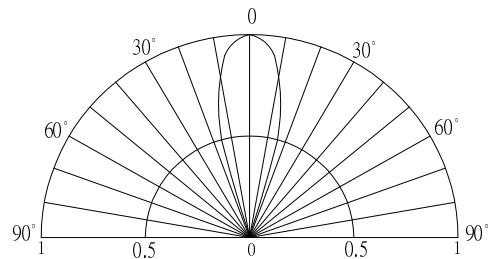

■Features

- High Luminous LEDs
- 8mm Round Standard Directivity
- UV Resistant Epoxy
- Water Clear Type

■Applications

- Toys
- Games
- Audio
- Other Lighting

■Outline Dimension

■Absolute Maximum Rating (Ta=25°C)

■Directivity

#Pulse width Max.10ms Duty ratio max 1/10

■Electrical -Optical Characteristics (Ta=25°C)

Item	Symbol	Condition	Min.	Typ.	Max.	Unit
DC Forward Voltage*1	V _F (Red)	I _F =20mA	-	2.1	2.6	V
	V _F (Blue)	I _F =20mA	-	3.1	3.6	V
DC Reverse Current	I _R	V _R =5V	-	-	10	μA
Domi. Wavelength*2	λ _D (Red)	I _F =20mA	620	625	630	nm
	λ _D (Blue)	I _F =20mA	465	470	475	nm
Luminous Intensity*3	I _v (Red)	I _F =20mA	5800	7000	-	mcd
	I _v (Blue)	I _F =20mA	3000	4200	-	mcd
50% Power Angle	2θ _{1/2}	I _F =20mA	-	30	-	deg