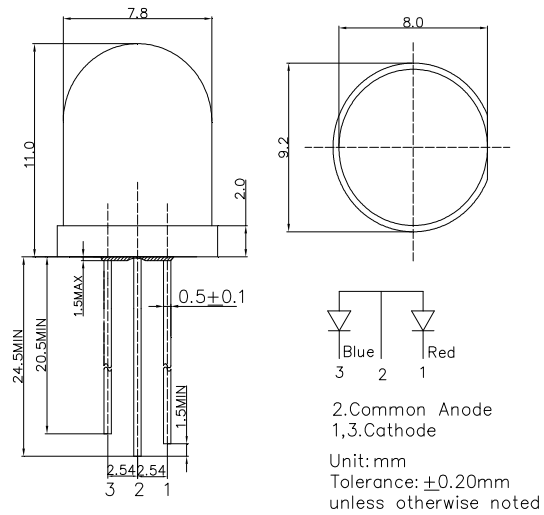

■Features

- High Luminous LEDs
- 8mm Round Standard Directivity
- UV Resistant Epoxy
- Water Clear Type

■Applications

- Toys
- Games
- Audio
- Other Lighting

■Outline Dimension

■Absolute Maximum Rating (Ta=25°C)

■Directivity

#Pulse width Max.10ms Duty ratio max 1/10

■Electrical -Optical Characteristics (Ta=25°C)

Item	Symbol	Condition	Min.	Typ.	Max.	Unit
DC Forward Voltage*1	V _F (Red)	I _F =20mA	-	2.1	2.6	V
	V _F (Blue)	I _F =20mA	-	3.1	3.6	V
DC Reverse Current	I _R	V _R =5V	-	-	10	μA
Domi. Wavelength*2	λ _D (Red)	I _F =20mA	620	625	630	nm
	λ _D (Blue)	I _F =20mA	465	470	475	nm
Luminous Intensity*3	I _v (Red)	I _F =20mA	5800	7000	-	mcd
	I _v (Blue)	I _F =20mA	3000	4200	-	mcd
50% Power Angle	2θ _{1/2}	I _F =20mA	-	30	-	deg