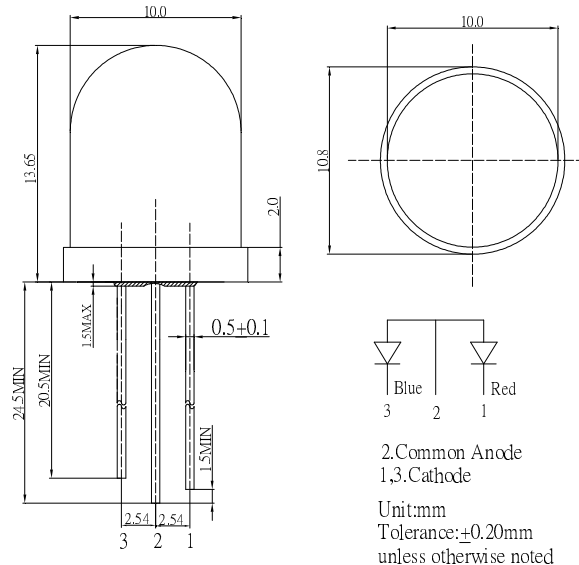

■Features

- High Luminous LEDs
- 10mm Round Standard Directivity
- UV Resistant Epoxy
- Water Clear Type

■Applications

- Toys
- Games
- Audio
- Other Lighting

■Outline Dimension

■Absolute Maximum Rating

(Ta=25°C)

■Directivity

#Pulse width Max.10ms Duty ratio max 1/10

■Electrical -Optical Characteristics

(Ta=25°C)

Item	Symbol	Condition	Min.	Typ.	Max.	Unit
DC Forward Voltage*1	V _F (Red)	I _F =20mA	-	2.1	2.6	V
	V _F (Blue)	I _F =20mA	-	3.1	3.6	V
DC Reverse Current	I _R	V _R =5V	-	-	10	μA
Domi. Wavelength*2	λ _D (Red)	I _F =20mA	620	625	630	nm
	λ _D (Blue)	I _F =20mA	465	470	475	nm
Luminous Intensity*3	I _v (Red)	I _F =20mA	5800	7000	-	mcd
	I _v (Blue)	I _F =20mA	3000	4200	-	mcd
50% Power Angle	2θ _{1/2}	I _F =20mA	-	30	-	deg