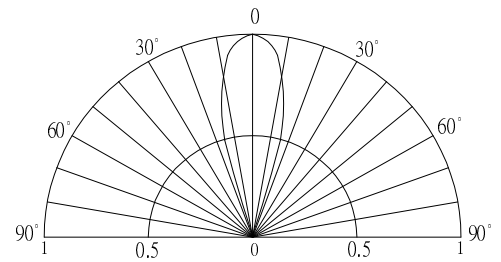

■Features

- High Luminous LEDs
- 10mm Round Standard Directivity
- UV Resistant Epoxy
- Water Clear Type

■Applications

- Toys
- Games
- Audio
- Other Lighting

■Outline Dimension

■Absolute Maximum Rating

(Ta=25°C)

■Directivity

#Pulse width Max.10ms Duty ratio max 1/10

■Electrical -Optical Characteristics

(Ta=25°C)

Item	Symbol	Condition	Min.	Typ.	Max.	Unit
DC Forward Voltage*1	V _F (Red)	I _F =20mA	-	2.1	2.6	V
	V _F (Blue)	I _F =20mA	-	3.1	3.6	V
DC Reverse Current	I _R	V _R =5V	-	-	10	μA
Domi. Wavelength*2	λ _D (Red)	I _F =20mA	620	625	630	nm
	λ _D (Blue)	I _F =20mA	465	470	475	nm
Luminous Intensity*3	I _v (Red)	I _F =20mA	5800	7000	-	mcd
	I _v (Blue)	I _F =20mA	3000	4200	-	mcd
50% Power Angle	2θ _{1/2}	I _F =20mA	-	30	-	deg