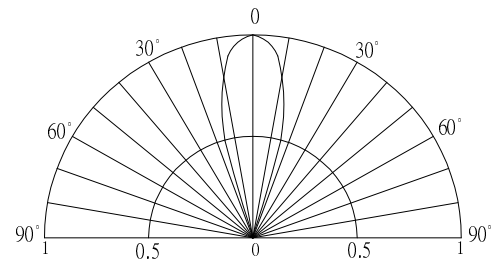

■ **Directivity**

■ **Electrical -Optical Characteristics**

(Ta=25°C)

Item	Symbol	Conditio	Min.	Typ.	Max	Unit
DC Forward Voltage	Vdd	I_F=20mA	3.0	3.3	4.5	V
Oscillator Frequency*	Fled	I_F=20mA	-	1.8	-	Hz
Duty Cycle	Duty	I_F=20mA	-	1/2	-	-
Domi. Wavelength*	λ_D(Red)	I_F=20mA	620	625	630	nm
	λ_D(Blue)	I_F=20mA	465	470	475	nm
Luminous Intensity*	I_v(Red)	I_F=20mA	5800	7000	-	mcd
	I_v(Blue)	I_F=20mA	2180	3000	-	mcd
50% Power Angle	2θ_{1/2}	I_F=20mA	-	30	-	deg

*1 Tolerance of measurements of dominant wavelength is +1nm

*2 Tolerance of measurements of luminous intensity is ±15%

*3 Tolerance of measurements of Frequency is ±20%

*4 Tolerance of measurements of forward voltage is ±0.1V