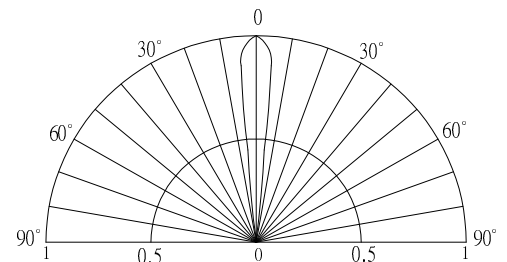

■Outline Dimension

■Absolute Maximum Rating

(Ta=25°C)

Item	Symbol	Value		Unit
		RED	BL	
DC Forward Current	I _F	50	30	mA
Pulse Forward Current*	I _{FP}	100	100	mA
Reverse Voltage	V _R	5	5	V
Power Dissipation	P _D	130	102	mW
Operating Temperature	Topr	-30 ~ +85		°C
Storage Temperature	Tstg	-40~ +100		°C
Lead Soldering Temperature	Tsol	260°C/5sec		-

*Pulse width Max.10ms Duty ratio max 1/10

■Directivity

■Electrical -Optical Characteristics

(Ta=25°C)

Item	Color.	Symbol	Condition	Min.	Typ.	Max.	Unit
DC Forward Voltage	RED	V _{F1}	I _{F1} =20mA	1.8	2.1	2.6	V
	BL	V _{F2}	I _{F2} =20mA	2.7	3.0	3.4	V
Domi. Wavelength*	RED	λ _{D1}	I _{F1} =20mA	620	625	630	nm
	BL	λ _{D2}	I _{F2} =20mA	465	470	475	nm
Luminous Intensity*	RED	I _{V1}	I _{F1} =20mA	12000	14400	-	mcd
	BL	I _{V2}	I _{F2} =20mA	5800	7000	-	mcd
50%Power Angle	RED	2θ _{1/2}	I _{F1} =20mA	-	15	-	deg
	BL	2θ _{1/2}	I _{F2} =20mA	-	15	-	deg