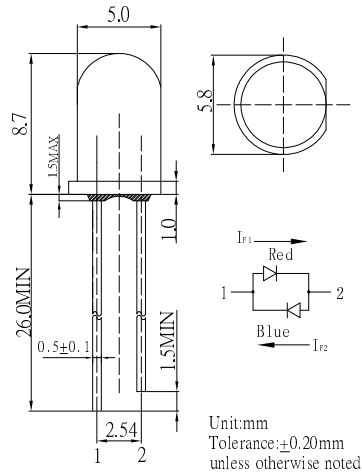

■Outline Dimension

■Absolute Maximum Rating

(Ta=25°C)

Item	Symbol	Value		Unit
		RED	BL	
DC Forward Current	I _F	50	30	mA
Pulse Forward Current*	I _{FP}	100	100	mA
Reverse Voltage	V _R	5	5	V
Power Dissipation	P _D	130	102	mW
Operating Temperature	Topr	-30 ~ +85		°C
Storage Temperature	Tstg	-40~ +100		°C
Lead Soldering Temperature	Tsol	260°C/5sec		-

*Pulse width Max.10ms Duty ratio max 1/10

■Directivity

■Electrical -Optical Characteristics

(Ta=25°C)

Item	Color.	Symbol	Condition	Min.	Typ.	Max.	Unit
DC Forward Voltage	RED	V _{F1}	I _{F1} =20mA	1.8	2.1	2.6	V
	BL	V _{F2}	I _{F2} =20mA	2.7	3.0	3.4	V
Domi. Wavelength*	RED	λ _{D1}	I _{F1} =20mA	620	625	630	nm
	BL	λ _{D2}	I _{F2} =20mA	465	470	475	nm
Luminous Intensity*	RED	I _{V1}	I _{F1} =20mA	12000	14400	-	mcd
	BL	I _{V2}	I _{F2} =20mA	5800	7000	-	mcd
50%Power Angle	RED	2θ _{1/2}	I _{F1} =20mA	-	15	-	deg
	BL	2θ _{1/2}	I _{F2} =20mA	-	15	-	deg