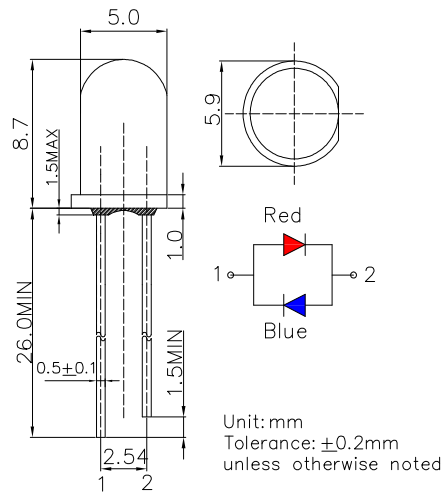

■Features

- High Luminous LEDs
- 5mm Round Standard Directivity
- Long Lifetime Operation
- UV Resistant Epoxy
- White Diffused Type
- Bi-polar Type

■Applications

- Toys
- Audio
- Games
- Other Lighting

■Outline Dimension

#Pulse width Max.10ms Duty ratio max 1/10

Item	Symbol	Condition	Min.	Typ.	Max.	Unit
DC Forward Voltage*1	V _F (Red)	I _F =20mA	-	2.1	2.6	V
	V _F (Blue)	I _F =20mA	-	2.9	3.4	V
DC Reverse Current	I _R	V _R =5V	-	-	10	μA
Domi. Wavelength*2	λ _D (Red)	I _F =20mA	620	625	630	nm
	λ _D (Blue)	I _F =20mA	465	470	475	nm
Luminous Intensity*3	I _v (Red)	I _F =20mA	1120	1560	-	mcd
	I _v (Blue)	I _F =20mA	750	1120	-	mcd
50% Power Angle	2θ _{1/2}	I _F =20mA	-	60	-	deg