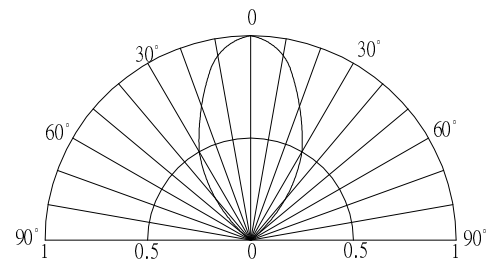

■Directivity