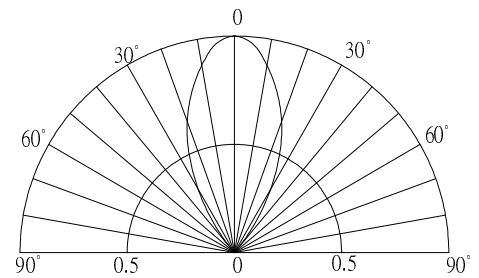

■Features

- High Luminous LEDs
- 5mm Cylinder Standard Directivity
- Long Lifetime Operation
- UV Resistant Epoxy
- Water Clear Type
- Bi-polar Type

■Applications

- Toys
- Audio
- Games
- Other Lighting

■Outline Dimension

■Directivity

#Pulse width Max.10ms Duty ratio max 1/10

■Electrical -Optical Characteristics

($T_a=25^\circ\text{C}$)

Item	Symbol	Condition	Min.	Typ.	Max.	Unit
DC Forward Voltage*1	V_F (Red)	$I_{F1}=20\text{mA}$	-	2.1	2.6	V
	V_F (Blue)	$I_{F2}=20\text{mA}$	-	2.9	3.4	V
Domi. Wavelength*2	λ_D (Red)	$I_{F1}=20\text{mA}$	620	625	630	nm
	λ_D (Blue)	$I_{F2}=20\text{mA}$	465	470	475	nm
Luminous Intensity*3	I_V (Red)	$I_{F1}=20\text{mA}$	750	1120	-	mcd
	I_V (Blue)	$I_{F2}=20\text{mA}$	500	750	-	mcd
50%Power Angle	$2\theta_{1/2}$	$I_{F1}=20\text{mA}$	-	50	-	deg