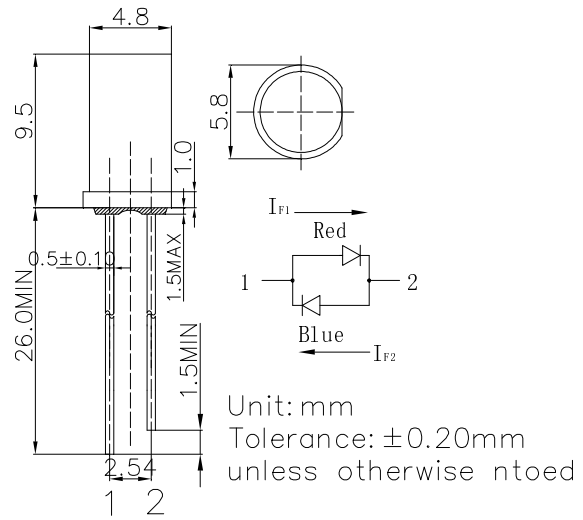

■Features

- High Luminous LEDs
- 5mm Cylinder Standard Directivity
- Long Lifetime Operation
- UV Resistant Epoxy
- Water Clear Type
- Bi-polar Type

■Applications

- Toys
- Audio
- Games
- Other Lighting

■Outline Dimension

■Absolute Maximum Rating

($T_a=25^\circ\text{C}$)

Item	Symbol	Value		Unit
		Red	Blue	
DC Forward Current	I_F	50	30	mA
Pulse Forward Current#	I_{FP}	100	100	mA
Reverse Voltage	V_R	5	5	V
Power Dissipation	P_D	130	102	mW
Operating Temperature	T_{opr}	-30 ~ +85		$^\circ\text{C}$
Storage Temperature	T_{stg}	-40 ~ +100		$^\circ\text{C}$
Lead Soldering Temperature	T_{sol}	260 $^\circ\text{C}$ /5sec		-

■Directivity

#Pulse width Max.10ms Duty ratio max 1/10

■Electrical -Optical Characteristics

($T_a=25^\circ\text{C}$)

Item	Symbol	Condition	Min.	Typ.	Max.	Unit
DC Forward Voltage*1	V_F (Red)	$I_{F1}=20\text{mA}$	-	2.1	2.6	V
	V_F (Blue)	$I_{F2}=20\text{mA}$	-	2.9	3.4	V
Domi. Wavelength*2	λ_D (Red)	$I_{F1}=20\text{mA}$	620	625	630	nm
	λ_D (Blue)	$I_{F2}=20\text{mA}$	465	470	475	nm
Luminous Intensity*3	I_V (Red)	$I_{F1}=20\text{mA}$	750	1120	-	mcd
	I_V (Blue)	$I_{F2}=20\text{mA}$	500	750	-	mcd
50%Power Angle	$2\theta_{1/2}$	$I_{F1}=20\text{mA}$	-	50	-	deg