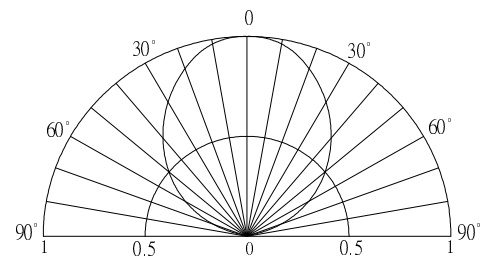

■Features

- High Luminous LEDs
- 2*3*4mm Rectangular Standard Directivity
- Long Lifetime Operation
- UV Resistant Epoxy
- White Diffused Type

■Applications

- Toys
- Audio
- Games
- Other Lighting

■Outline Dimension

#Pulse width Max.10ms Duty ratio max 1/10

■Directivity

■Electrical -Optical Characteristics

(Ta=25°C)

Item	Color	Symbol	Condition	Min.	Typ.	Max.	Unit
DC Forward Voltage*1	RED	V _{F1}	I _{F1} =20mA	-	2.1	2.6	V
	YG	V _{F2}	I _{F2} =20mA	-	2.1	2.6	V
Domi. Wavelength*2	RED	λ _{D1}	I _{F1} =20mA	620	625	630	nm
	YG	λ _{D2}	I _{F2} =20mA	565	570	575	nm
Luminous Intensity*3	RED	I _{V1}	I _{F1} =20mA	68	100	-	mcd
	YG	I _{V2}	I _{F2} =20mA	45	68	-	mcd
50%Power Angle	RED	2θ _{1/2}	I _{F1} =20mA	-	100	-	deg
	YG	2θ _{1/2}	I _{F2} =20mA	-	100	-	deg