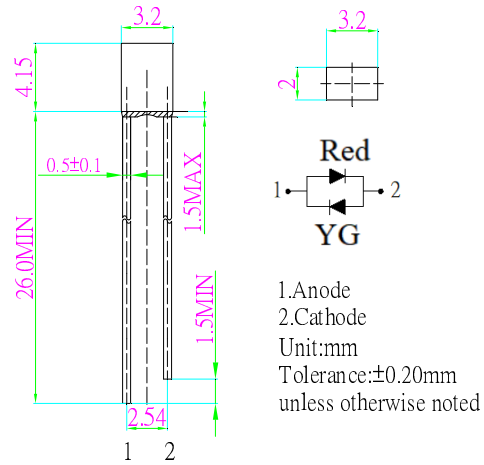

■Features

- High Luminous LEDs
- 2*3*4mm Rectangular Standard Directivity
- Long Lifetime Operation
- UV Resistant Epoxy
- White Diffused Type

■Applications

- Toys
- Audio
- Games
- Other Lighting

■Outline Dimension

■Absolute Maximum Rating

(Ta=25°C)

Item	Symbol	Value		Unit
		RED	YG	
DC Forward Current	I _F	30	30	mA
Pulse Forward Current#	I _{FP}	100	100	mA
Reverse Voltage	V _R	5	5	V
Power Dissipation	P _D	78	78	mW
Operating Temperature	T _{opr}	-30 ~ +85		°C
Storage Temperature	T _{stg}	-40 ~ +100		°C
Lead Soldering Temperature	T _{sol}	260°C/5sec		-

#Pulse width Max.10ms Duty ratio max 1/10

■Directivity

■Electrical -Optical Characteristics

(Ta=25°C)

Item	Color	Symbol	Condition	Min.	Typ.	Max.	Unit
DC Forward Voltage*1	RED	V _{F1}	I _{F1} =20mA	-	2.1	2.6	V
	YG	V _{F2}	I _{F2} =20mA	-	2.1	2.6	V
Domi. Wavelength*2	RED	λ _{D1}	I _{F1} =20mA	620	625	630	nm
	YG	λ _{D2}	I _{F2} =20mA	565	570	575	nm
Luminous Intensity*3	RED	I _{V1}	I _{F1} =20mA	68	100	-	mcd
	YG	I _{V2}	I _{F2} =20mA	45	68	-	mcd
50%Power Angle	RED	2θ _{1/2}	I _{F1} =20mA	-	100	-	deg
	YG	2θ _{1/2}	I _{F2} =20mA	-	100	-	deg