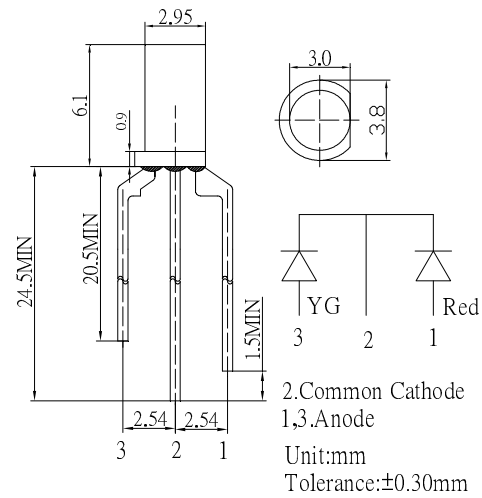

■Features

- High Luminous LEDs
- 3mm Flat Standard Directivity
- Superior Weather-resistance
- UV Resistant Epoxy
- White Diffused Type

■Applications

- Toys
- Games
- Audio
- Other Lighting

■Outline Dimension

■Absolute Maximum Rating

(Ta=25°C)

Item	Symbol	Value		Unit
		Red	YG	
DC Forward Current	I _F	30	30	mA
Pulse Forward Current*	I _{FP}	100	100	mA
Reverse Voltage	V _R	5	5	V
Power Dissipation	P _D	78	78	mW
Operating Temperature	Topr	-30~ +85		°C
Storage Temperature	Tstg	-40 ~ +100		°C
Lead Soldering Temperature	Tsol	260°C/5sec		-

*Pulse width Max.10ms Duty ratio max 1/10

■Directivity

■Electrical -Optical Characteristics

(Ta=25°C)

Item	Symbol	Condition	Min.	Typ.	Max.	Unit
DC Forward Voltage	V _F (R)	I _F =20mA	1.8	2.1	2.6	V
DC Forward Voltage	V _F (YG)	I _F =20mA	1.8	2.1	2.6	V
DC Reverse Current	I _R	V _R =5V	-	-	10	μA
Domi. Wavelength*	λ _D (R)	I _F =20mA	620	625	630	nm
	λ _D (YG)	I _F =20mA	565	570	575	nm
Luminous Intensity*	I _v (R)	I _F =20mA	68	100	-	mcd
	I _v (YG)	I _F =20mA	30	45	-	mcd
50% Power Angle	2θ _{1/2}	I _F =20mA	-	140	-	deg