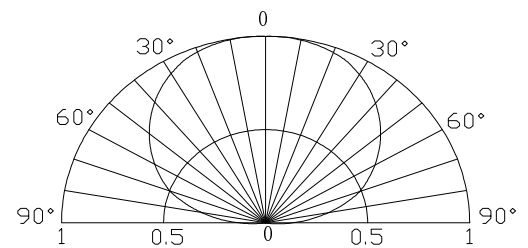

■Features

- High Luminous LEDs
- 3mm Flat Standard Directivity
- Superior Weather-resistance
- UV Resistant Epoxy
- White Diffused Type

■Applications

- Toys
- Games
- Audio
- Other Lighting

■Outline Dimension

*Pulse width Max.10ms Duty ratio max 1/10

■Directivity

■Electrical -Optical Characteristics

(Ta=25°C)

Item	Symbol	Condition	Min.	Typ.	Max.	Unit
DC Forward Voltage	V _F (R)	I _F =20mA	1.8	2.1	2.6	V
DC Forward Voltage	V _F (YG)	I _F =20mA	1.8	2.1	2.6	V
DC Reverse Current	I _R	V _R =5V	-	-	10	μA
Domi. Wavelength*	λ _D (R)	I _F =20mA	620	625	630	nm
	λ _D (YG)	I _F =20mA	565	570	575	nm
Luminous Intensity*	I _v (R)	I _F =20mA	68	100	-	mcd
	I _v (YG)	I _F =20mA	30	45	-	mcd
50% Power Angle	2θ _{1/2}	I _F =20mA	-	140	-	deg