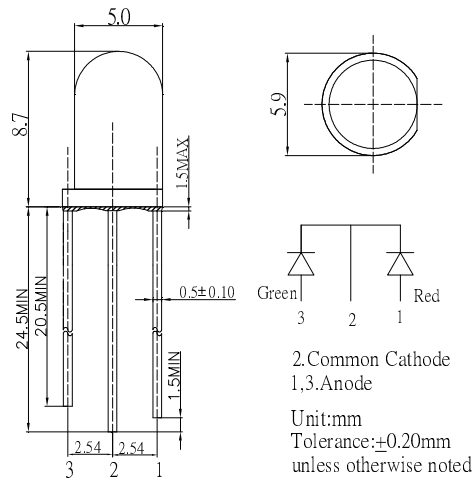

■Features

- High Luminous LEDs
- 5mm Round Standard Directivity
- UV Resistant Epoxy
- Water Clear Type
- Common Cathode Type

■Applications

- Toys
- Games
- Audio
- Other Lighting

■Outline Dimension

■Absolute Maximum Rating (Ta=25°C)

Item	Symbol	Value		Unit
		Red	Green	
DC Forward Current	I _F	30	30	mA
Pulse Forward Current#	I _{FP}	100	100	mA
Reverse Voltage	V _R	5	5	V
Power Dissipation	P _D	78	108	mW
Operating Temperature	T _{opr}	-30~ +85		°C
Storage Temperature	T _{stg}	-40 ~ +100		°C
Lead Soldering Temperature	T _{sol}	260°C /5sec		-

■Directivity

#Pulse width Max.10ms Duty ratio max 1/10

■Electrical -Optical Characteristics (Ta=25°C)

Item	Symbol	Condition	Min.	Typ.	Max.	Unit
DC Forward Voltage*1	V _F (Red)	I _F =20mA	-	2.1	2.6	V
	V _F (Green)	I _F =20mA	-	2.9	3.6	V
DC Reverse Current	I _R	V _R =5V	-	-	10	μA
Domi. Wavelength*2	λ _D (Red)	I _F =20mA	620	625	630	nm
	λ _D (Green)	I _F =20mA	520	525	530	nm
Luminous Intensity*3	I _v (Red)	I _F =20mA	5800	7000	-	mcd
	I _v (Green)	I _F =20mA	7000	8400	-	mcd
50% Power Angle	2θ _{1/2}	I _F =20mA	-	30	-	deg