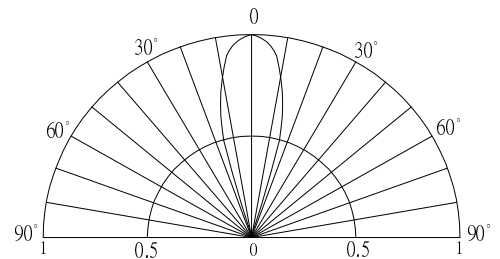

■Features

- High Luminous LEDs
- 5mm Round Standard Directivity
- UV Resistant Epoxy
- Water Clear Type
- Common Cathode Type

■Applications

- Toys
- Games
- Audio
- Other Lighting

■Outline Dimension

■Absolute Maximum Rating (Ta=25°C)

■Directivity

#Pulse width Max.10ms Duty ratio max 1/10

■Electrical -Optical Characteristics (Ta=25°C)

Item	Symbol	Condition	Min.	Typ.	Max.	Unit
DC Forward Voltage*1	V _F (Red)	I _F =20mA	-	2.1	2.6	V
	V _F (Green)	I _F =20mA	-	2.9	3.6	V
DC Reverse Current	I _R	V _R =5V	-	-	10	μA
Domi. Wavelength*2	λ _D (Red)	I _F =20mA	620	625	630	nm
	λ _D (Green)	I _F =20mA	520	525	530	nm
Luminous Intensity*3	I _v (Red)	I _F =20mA	5800	7000	-	mcd
	I _v (Green)	I _F =20mA	7000	8400	-	mcd
50% Power Angle	2θ _{1/2}	I _F =20mA	-	30	-	deg