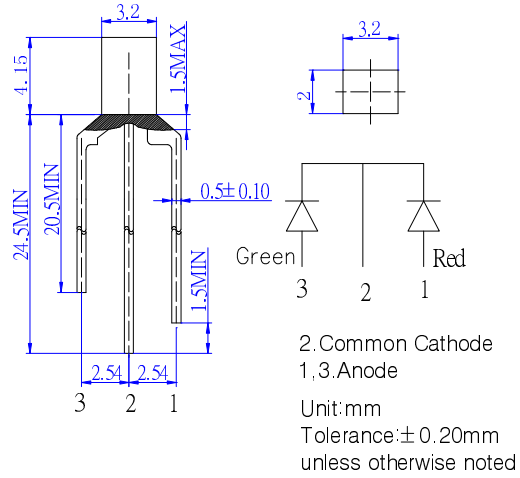

■Features

- High Luminous LEDs
- 2x3x4mm Rectangular Standard Directivity
- UV Resistant Epoxy
- Water Clear Type

■Applications

- Toys
- Games
- Audio
- Other Lighting

■Outline Dimension

■Absolute Maximum Rating

(Ta=25°C)

Item	Symbol	Value		Unit
		Red	Green	
DC Forward Current	I _F	30	30	mA
Pulse Forward Current*	I _{FP}	100	100	mA
Reverse Voltage	V _R	5	5	V
Power Dissipation	P _D	78	108	mW
Operating Temperature	T _{opr}	-30~ +85		°C
Storage Temperature	T _{stg}	-40 ~ +100		°C
Lead Soldering Temperature	T _{sol}	260°C/5sec		-

*Pulse width Max.10ms Duty ratio max 1/10

■Directivity

■Electrical -Optical Characteristics

(Ta=25°C)

Item	Symbol	Condition	Min.	Typ.	Max.	Unit
DC Forward Voltage	V _F (Red)	I _F =20mA	1.8	2.1	2.6	V
DC Forward Voltage	V _F (Green)	I _F =20mA	2.8	3.1	3.6	V
DC Reverse Current	I _R	V _R =5V	-	-	10	μA
Domi. Wavelength*	λ _D (Red)	I _F =20mA	620	625	630	nm
	λ _D (Green)	I _F =20mA	520	525	530	nm
Luminous Intensity*	I _v (Red)	I _F =20mA	500	750	-	mcd
	I _v (Green)	I _F =20mA	750	1120	-	mcd
50% Power Angle	2θ _{1/2}	I _F =20mA	-	100	-	deg