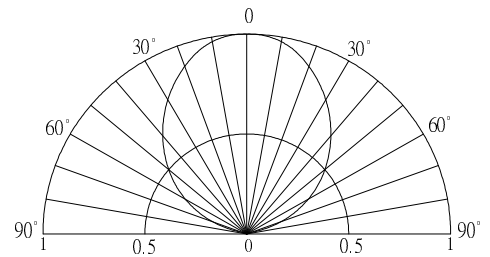

■Features

- High Luminous LEDs
- 2x3x4mm Rectangular Standard Directivity
- UV Resistant Epoxy
- Water Clear Type

■Applications

- Toys
- Games
- Audio
- Other Lighting

■Outline Dimension

■Absolute Maximum Rating

*Pulse width Max.10ms Duty ratio max 1/10

■Directivity

■Electrical -Optical Characteristics

(Ta=25°C)

Item	Symbol	Condition	Min.	Typ.	Max.	Unit
DC Forward Voltage	V _F (Red)	I _F =20mA	1.8	2.1	2.6	V
DC Forward Voltage	V _F (Green)	I _F =20mA	2.8	3.1	3.6	V
DC Reverse Current	I _R	V _R =5V	-	-	10	μA
Domi. Wavelength*	λ _D (Red)	I _F =20mA	620	625	630	nm
	λ _D (Green)	I _F =20mA	520	525	530	nm
Luminous Intensity*	I _v (Red)	I _F =20mA	500	750	-	mcd
	I _v (Green)	I _F =20mA	750	1120	-	mcd
50% Power Angle	2θ _{1/2}	I _F =20mA	-	100	-	deg