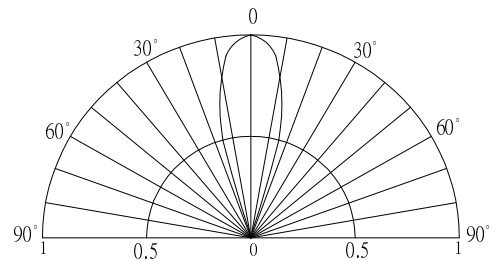

■ **Directivity**

■ **Electrical -Optical Characteristics**

(Ta=25°C)

Item	Symbol	Conditio	Min.	Typ.	Max	Unit
DC Forward Voltage	Vdd	I_F=20mA	3.0	3.3	4.5	V
Oscillator Frequency*	Fled	I_F=20mA	-	1.8	-	Hz
Duty Cycle	Duty	I_F=20mA	-	1/2	-	-
Domi. Wavelength*	λ_D (Red)	I_F=20mA	620	625	630	nm
	λ_D (Green)	I_F=20mA	520	525	530	nm
Luminous Intensity*	I_v (Red)	I_F=20mA	5800	7000	-	mcd
	I_v (Green)	I_F=20mA	12000	14400	-	mcd
50% Power Angle	2θ_{1/2}	I_F=20mA	-	30	-	deg

*1 Tolerance of measurements of dominant wavelength is +1nm

*2 Tolerance of measurements of luminous intensity is ±15%

*3 Tolerance of measurements of Frequency is ±20%

*4 Tolerance of measurements of forward voltage is ±0.1V