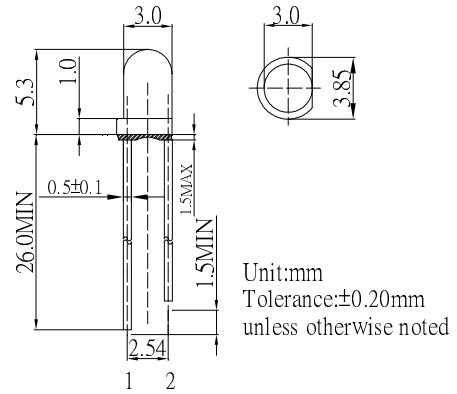

■ **Features**

- High Luminous LEDs
- 3mm Round Standard Directivity
- Flashing Type
- Water Clear Type

■ **Outline Dimension**

■ **Applications**

- Toys
- Games
- Audio
- Other Lighting

■ **Absolute Maximum Rating**

(Ta=25°C)

Item	Symbol	Value	Unit
Power Supply	Voltage	4.5	V
Operating Temperature	Topr	-30 ~ +85	°C
Storage Temperature	Tstg	-40~ +100	°C
Lead Soldering Temperature	Tsol	260°C/5sec	-

■ **Directivity**

■ **Electrical -Optical Characteristics**