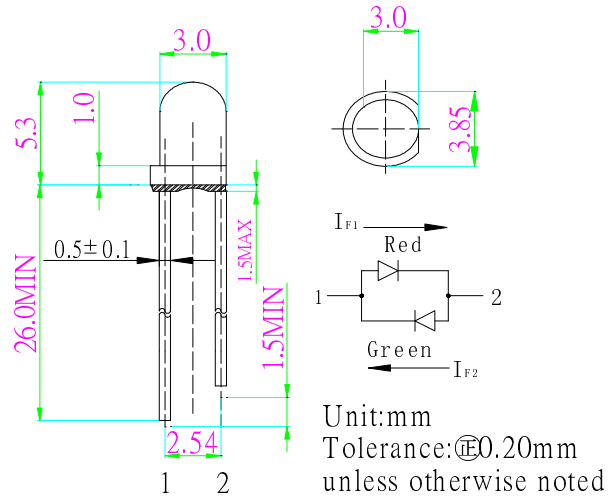

■Outline Dimension

■Absolute Maximum Rating

(Ta=25°C)

Item	Symbol	Value		Unit
		Red	PG	
DC Forward Current	I _F	30	30	mA
Pulse Forward Current#	I _{FP}	100	100	mA
Reverse Voltage	V _R	5	5	V
Power Dissipation	P _D	78	102	mW
Operating Temperature	Topr	-30 ~ +85		°C
Storage Temperature	Tstg	-40 ~ +100		°C
Lead Soldering Temperature	Tsol	260°C/5sec		-

#Pulse width Max.10ms Duty ratio max 1/10

Item	Symbol	Condition	Min.	Typ.	Max.	Unit
DC Forward Voltage*1	V _F (Red)	I _F =20mA	-	2.1	2.6	V
	V _F (PG)	I _F =20mA	-	2.9	3.4	V
DC Reverse Current	I _R	V _R =5V	-	-	10	μA
Domi. Wavelength*2	λ _D (Red)	I _F =20mA	620	625	630	nm
	λ _D (PG)	I _F =20mA	520	525	530	nm
Luminous Intensity*3	I _v (Red)	I _F =20mA	1560	2180	-	mcd
	I _v (PG)	I _F =20mA	2180	3000	-	mcd
50% Power Angle	2θ _{1/2}	I _F =20mA	-	30	-	deg