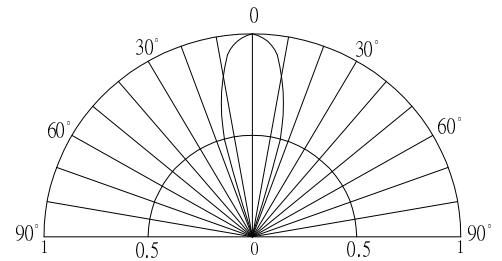

■Directivity