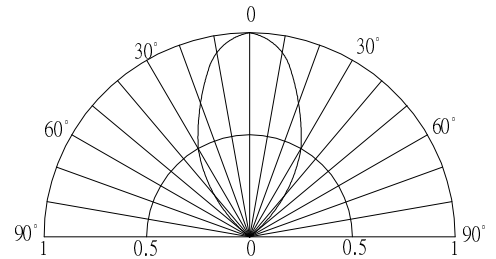

■Directivity