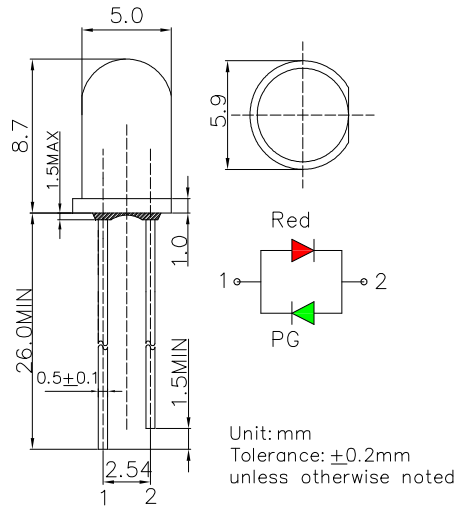

■Features

- High Luminous LEDs
- 5mm Round Standard Directivity
- Long Lifetime Operation
- UV Resistant Epoxy
- White Diffused Type
- Bi-polar Type

■Applications

- Toys
- Audio
- Games
- Other Lighting

■Outline Dimension

■Absolute Maximum Rating

(Ta=25°C)

Item	Symbol	Value		Unit
		Red	PG	
DC Forward Current	I _F	30	30	mA
Pulse Forward Current#	I _{FP}	100	100	mA
Reverse Voltage	V _R	5	5	V
Power Dissipation	P _D	78	102	mW
Operating Temperature	Topr	-30 ~ +85		°C
Storage Temperature	Tstg	-40 ~ +100		°C
Lead Soldering Temperature	Tsol	260°C/5sec		-

#Pulse width Max.10ms Duty ratio max 1/10

Item	Symbol	Condition	Min.	Typ.	Max.	Unit
DC Forward Voltage*1	V _F (Red)	I _F =20mA	-	2.1	2.6	V
	V _F (PG)	I _F =20mA	-	2.9	3.4	V
DC Reverse Current	I _R	V _R =5V	-	-	10	μA
Domi. Wavelength*2	λ _D (Red)	I _F =20mA	620	625	630	nm
	λ _D (PG)	I _F =20mA	520	525	530	nm
Luminous Intensity*3	I _v (Red)	I _F =20mA	1120	1560	-	mcd
	I _v (PG)	I _F =20mA	1560	2180	-	mcd
50% Power Angle	2θ _{1/2}	I _F =20mA	-	60	-	deg