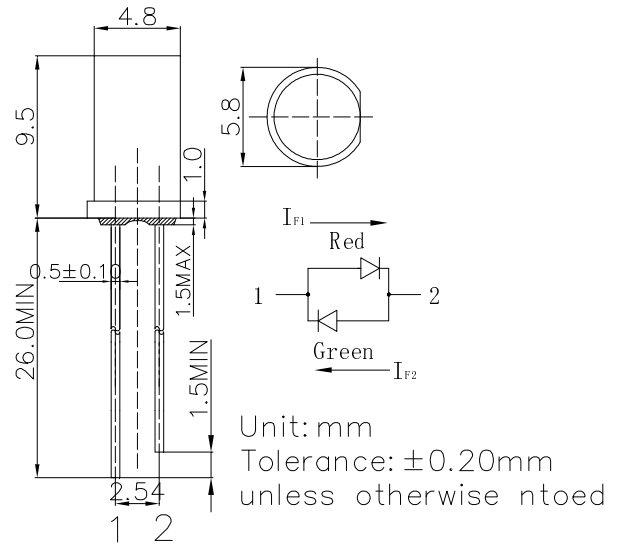

■Features

- High Luminous LEDs
- 5mm Cylinder Standard Directivity
- Long Lifetime Operation
- UV Resistant Epoxy
- Water Clear Type
- Bi-polar Type

■Applications

- Toys
- Audio
- Games
- Other Lighting

■Outline Dimension

■Absolute Maximum Rating

(Ta=25°C)

Item	Symbol	Value		Unit
		Red	Green	
DC Forward Current	I _F	50	30	mA
Pulse Forward Current#	I _{FP}	100	100	mA
Reverse Voltage	V _R	5	5	V
Power Dissipation	P _D	130	102	mW
Operating Temperature	T _{opr}	-30 ~ +85		°C
Storage Temperature	T _{stg}	-40 ~ +100		°C
Lead Soldering Temperature	T _{sol}	260°C/5sec		-

■Directivity

#Pulse width Max.10ms Duty ratio max 1/10

■Electrical -Optical Characteristics

(Ta=25°C)

Item	Symbol	Condition	Min.	Typ.	Max.	Unit
DC Forward Voltage*1	V _F (Red)	I _{F1} =20mA	-	2.1	2.6	V
	V _F (Green)	I _{F2} =20mA	-	2.9	3.4	V
Domi. Wavelength*2	λ _D (Red)	I _{F1} =20mA	620	625	630	nm
	λ _D (Green)	I _{F2} =20mA	520	525	530	nm
Luminous Intensity*3	I _V (Red)	I _{F1} =20mA	750	1120	-	mcd
	I _V (Green)	I _{F2} =20mA	2180	3000	-	mcd
50%Power Angle	2θ _{1/2}	I _{F1} =20mA	-	50	-	deg