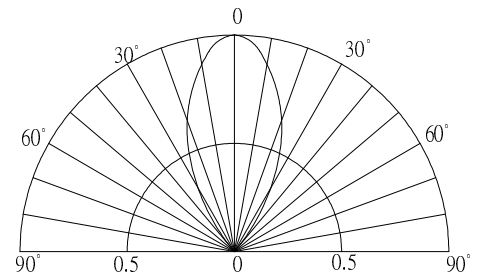

■Features

- High Luminous LEDs
- 5mm Cylinder Standard Directivity
- Long Lifetime Operation
- UV Resistant Epoxy
- Water Clear Type
- Bi-polar Type

■Applications

- Toys
- Audio
- Games
- Other Lighting

■Outline Dimension

■Directivity

#Pulse width Max.10ms Duty ratio max 1/10

■Electrical -Optical Characteristics

(Ta=25°C)

Item	Symbol	Condition	Min.	Typ.	Max.	Unit
DC Forward Voltage*1	V _F (Red)	I _{F1} =20mA	-	2.1	2.6	V
	V _F (Green)	I _{F2} =20mA	-	2.9	3.4	V
Domi. Wavelength*2	λ _D (Red)	I _{F1} =20mA	620	625	630	nm
	λ _D (Green)	I _{F2} =20mA	520	525	530	nm
Luminous Intensity*3	I _V (Red)	I _{F1} =20mA	750	1120	-	mcd
	I _V (Green)	I _{F2} =20mA	2180	3000	-	mcd
50%Power Angle	2θ _{1/2}	I _{F1} =20mA	-	50	-	deg