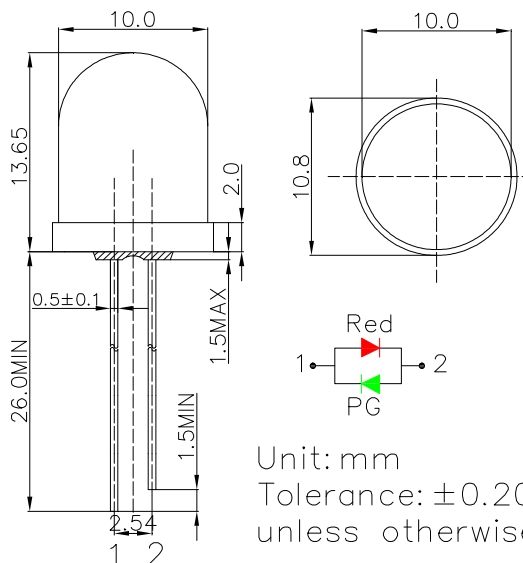

■ Features

- High Luminous LEDs
- 10mm Round Standard Directivity
- Long Lifetime Operation
- UV Resistant Epoxy
- Water Clear Type
- Bi-polar Type

■ Applications

- Electronic Signs and Signals
- Small Area Illuminations
- Back Lighting
- Other Lighting

■ Outline Dimension

■ Absolute Maximum Rating

(Ta=25°C)

Item	Symbol	Value		Unit
		Red	PG	
DC Forward Current	I _F	50	30	mA
Pulse Forward Current#	I _{FP}	100	100	mA
Reverse Voltage	V _R	5	5	V
Power Dissipation	P _D	130	102	mW
Operating Temperature	Topr	-30~ +85		°C
Storage Temperature	Tstg	-40 ~ +100		°C
Lead Soldering Temperature	Tsol	260°C/5sec		-

#Pulse width Max.10ms Duty ratio max 1/10

■ Directivity

■ Electrical -Optical Characteristics

(Ta=25°C)

Item	Symbol	Condition	Min.	Typ.	Max.	Unit
DC Forward Voltage*1	V _F (Red)	I _F =20mA	-	2.1	2.6	V
	V _F (PG)	I _F =20mA	-	2.9	3.4	V
DC Reverse Current	I _R	V _R =5V	-	-	10	μA
Domi. Wavelength*2	λ _D (Red)	I _F =20mA	620	625	630	nm
	λ _D (PG)	I _F =20mA	520	525	530	nm
Luminous Intensity*3	I _v (Red)	I _F =20mA	4200	5800	-	mcd
	I _v (PG)	I _F =20mA	7000	8400	-	mcd
50% Power Angle	2θ _{1/2}	I _F =20mA	-	30	-	deg