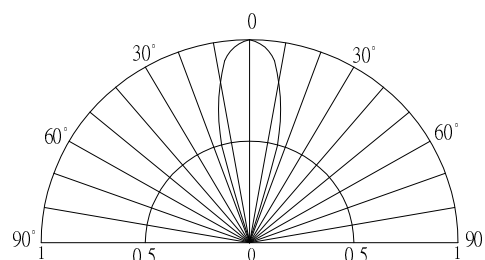

■ Outline Dimension

■ Absolute Maximum Rating

(Ta=25°C)

Item	Symbol	Value		Unit
		Red	PG	
DC Forward Current	I _F	50	30	mA
Pulse Forward Current#	I _{FP}	100	100	mA
Reverse Voltage	V _R	5	5	V
Power Dissipation	P _D	130	102	mW
Operating Temperature	Topr	-30~ +85		°C
Storage Temperature	Tstg	-40 ~ +100		°C
Lead Soldering Temperature	Tsol	260°C/5sec		-

#Pulse width Max.10ms Duty ratio max 1/10

■ Directivity

■ Electrical -Optical Characteristics

(Ta=25°C)

Item	Symbol	Condition	Min.	Typ.	Max.	Unit
DC Forward Voltage*1	V _F (Red)	I _F =20mA	-	2.1	2.6	V
	V _F (PG)	I _F =20mA	-	2.9	3.4	V
DC Reverse Current	I _R	V _R =5V	-	-	10	μA
Domi. Wavelength*2	λ _D (Red)	I _F =20mA	620	625	630	nm
	λ _D (PG)	I _F =20mA	520	525	530	nm
Luminous Intensity*3	I _v (Red)	I _F =20mA	4200	5800	-	mcd
	I _v (PG)	I _F =20mA	7000	8400	-	mcd
50% Power Angle	2θ _{1/2}	I _F =20mA	-	30	-	deg