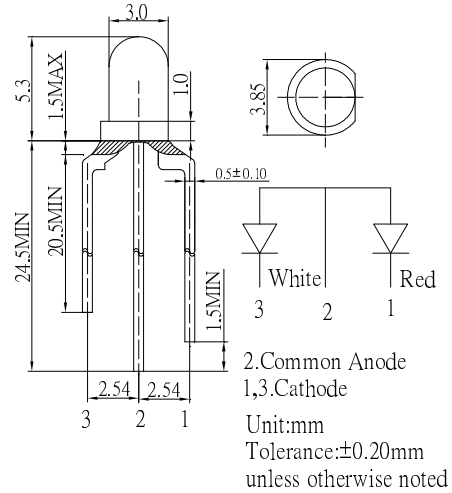

■Features

- High Luminous LEDs
- 3mm Round Standard Directivity
- UV Resistant Epoxy
- Water Clear Type

■Applications

- Toys
- Games
- Audio
- Other Lighting

■Outline Dimension

■Absolute Maximum Rating

(Ta=25°C)

Item	Symbol	Value		Unit
		Red	White	
DC Forward Current	I _F	50	30	mA
Pulse Forward Current#	I _{FP}	120	100	mA
Reverse Voltage	V _R	5	5	V
Power Dissipation	P _D	130	108	mW
Operating Temperature	Topr	-30~ +85		°C
Storage Temperature	Tstg	-40 ~ +100		°C
Lead Soldering Temperature	Tsol	260°C/5sec		-

■Directivity

#Pulse width Max.10ms Duty ratio max 1/10

■Electrical -Optical Characteristics

(Ta=25°C)

Item	Symbol	Condition	Min.	Typ.	Max.	Unit
DC Forward Voltage*1	V _F (Red)	I _F =20mA	-	2.1	2.6	V
	V _F (W)	I _F =20mA	-	3.1	3.6	V
DC Reverse Current	I _R	V _R =5V	-	-	10	μA
Domi. Wavelength*2	λ _D (Red)	I _F =20mA	620	625	630	nm
Color Temperature*3	CCT (W)	I _F =20mA	5500	6500	8500	K
Luminous Intensity*4	I _v (Red)	I _F =20mA	3000	4200	-	mcd
	I _v (W)	I _F =20mA	4200	5800	-	mcd
50% Power Angle	2θ _{1/2}	I _F =20mA	-	30	-	deg