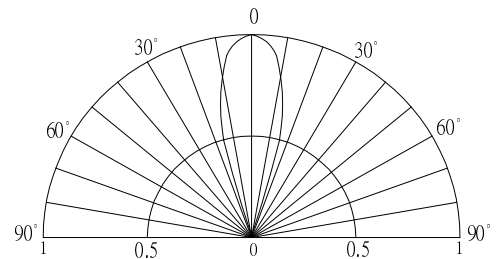

■Features

- High Luminous LEDs
- 3mm Round Standard Directivity
- UV Resistant Epoxy
- Water Clear Type

■Applications

- Toys
- Games
- Audio
- Other Lighting

■Outline Dimension

■Absolute Maximum Rating

(Ta=25°C)

■Directivity

#Pulse width Max.10ms Duty ratio max 1/10

■Electrical -Optical Characteristics

(Ta=25°C)

Item	Symbol	Condition	Min.	Typ.	Max.	Unit
DC Forward Voltage*1	V _F (Red)	I _F =20mA	-	2.1	2.6	V
	V _F (W)	I _F =20mA	-	3.1	3.6	V
DC Reverse Current	I _R	V _R =5V	-	-	10	μA
Domi. Wavelength*2	λ _D (Red)	I _F =20mA	620	625	630	nm
Color Temperature*3	CCT (W)	I _F =20mA	5500	6500	8500	K
Luminous Intensity*4	I _v (Red)	I _F =20mA	3000	4200	-	mcd
	I _v (W)	I _F =20mA	4200	5800	-	mcd
50% Power Angle	2θ _{1/2}	I _F =20mA	-	30	-	deg