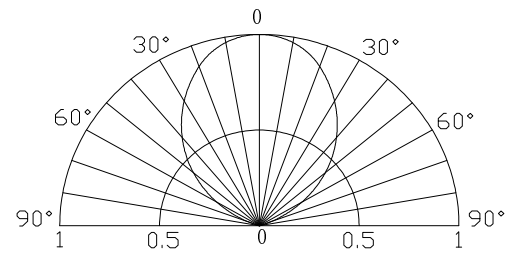

■Features

- High Luminous LEDs
- 10mm Round Standard Directivity
- Superior Weather-resistance
- UV Resistant Epoxy
- A Few White Diffused Type

■Applications

- Toys
- Games
- Audio
- Other Lighting

■Outline Dimension

■Directivity

*Pulse width Max.10ms Duty ratio max 1/10

■Electrical -Optical Characteristics

(Ta=25°C)

Item	Symbol	Condition	Min.	Typ.	Max.	Unit
DC Forward Voltage	V _F (Red)	I _F =20mA	1.8	2.1	2.6	V
DC Forward Voltage	V _F (YL)	I _F =20mA	1.8	2.1	2.6	V
DC Reverse Current	I _R	V _R =5V	-	-	10	μA
Domi. Wavelength*	λ _D (Red)	I _F =20mA	620	625	630	nm
	λ _D (YL)	I _F =20mA	585	590	595	nm
Luminous Intensity*	I _v (Red)	I _F =20mA	500	750	-	mcd
	I _v (YL)	I _F =20mA	500	750	-	mcd
50% Power Angle	2θ _{1/2}	I _F =20mA	-	90	-	deg