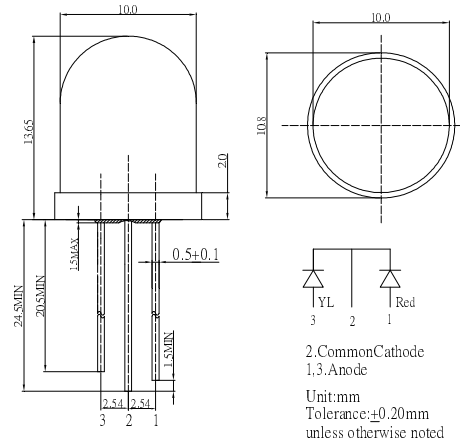

■Features

- High Luminous LEDs
- 10mm Round Standard Directivity
- Superior Weather-resistance
- UV Resistant Epoxy
- A Few White Diffused Type

■Applications

- Toys
- Games
- Audio
- Other Lighting

■Outline Dimension

■Directivity

*Pulse width Max.10ms Duty ratio max 1/10

■Electrical -Optical Characteristics

(Ta=25°C)

Item	Symbol	Condition	Min.	Typ.	Max.	Unit
DC Forward Voltage	V _F (Red)	I _F =20mA	1.8	2.1	2.6	V
DC Forward Voltage	V _F (YL)	I _F =20mA	1.8	2.1	2.6	V
DC Reverse Current	I _R	V _R =5V	-	-	10	μA
Domi. Wavelength*	λ _D (Red)	I _F =20mA	620	625	630	nm
	λ _D (YL)	I _F =20mA	585	590	595	nm
Luminous Intensity*	I _v (Red)	I _F =20mA	500	750	-	mcd
	I _v (YL)	I _F =20mA	500	750	-	mcd
50% Power Angle	2θ _{1/2}	I _F =20mA	-	90	-	deg