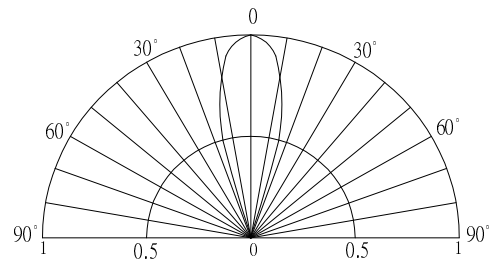

■ **Directivity**

■ **Electrical -Optical Characteristics**

(Ta=25°C)

Item	Symbol	Conditio	Min.	Typ.	Max	Unit
DC Forward Voltage	V_{dd}	I_F=20mA	3.0	3.3	4.5	V
Oscillator	F_{led}	I_F=20mA	-	1.8	-	Hz
Duty Cycle	Duty	I_F=20mA	-	1/2	-	-
Domi. Wavelength*	λ_D(Red)	I_F=20mA	620	625	630	nm
	λ_D(Yellow)	I_F=20mA	585	590	595	nm
Luminous Intensity*	I_v(Red)	I_F=20mA	5800	7000	-	mcd
	I_v(Yellow)	I_F=20mA	5800	7000	-	mcd
50% Power Angle	2θ_{1/2}	I_F=20mA	-	30	-	deg

*1 Tolerance of measurements of dominant wavelength is +1nm

*2 Tolerance of measurements of luminous intensity is ±15%

*3 Tolerance of measurements of Frequency is ±20%

*4 Tolerance of measurements of forward voltage is ±0.1V