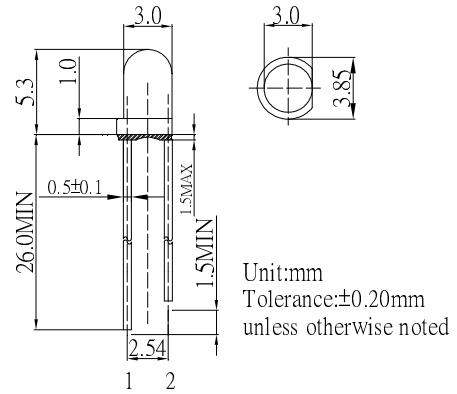

■ **Features**

- High Luminous LEDs
- 3mm Round Standard Directivity
- Flashing Type
- Water Clear Type

■ **Outline Dimension**

■ **Applications**

- Toys
- Games
- Audio
- Other Lighting

■ **Absolute Maximum Rating**

(Ta=25°C)

Item	Symbol	Value	Unit
Power Supply	Voltage	4.5	V
Operating Temperature	Topr	-30 ~ +85	°C
Storage Temperature	Tstg	-40~ +100	°C
Lead Soldering Temperature	Tsol	260°C/5sec	-

■ **Directivity**

■ **Electrical -Optical Characteristics**

(Ta=25°C)

Item	Symbol	Conditio	Min.	Typ.	Max	Unit
DC Forward Voltage	V _{dd}	I _F =20mA	3.0	3.3	4.5	V
Oscillator	F _{led}	I _F =20mA	-	1.8	-	Hz
Duty Cycle	Duty	I _F =20mA	-	1/2	-	-
Domi. Wavelength*	λ _D (Red)	I _F =20mA	620	625	630	nm
	λ _D (Yellow)	I _F =20mA	585	590	595	nm
Luminous Intensity*	I _v (Red)	I _F =20mA	5800	7000	-	mcd
	I _v (Yellow)	I _F =20mA	5800	7000	-	mcd
50% Power Angle	2θ _{1/2}	I _F =20mA	-	30	-	deg