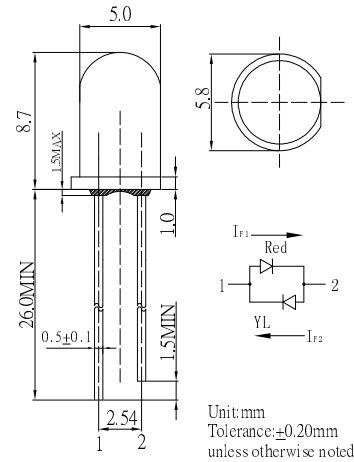

■Outline Dimension

■Absolute Maximum Rating

(Ta=25°C)

Item	Symbol	Value		Unit
		RED	yl	
DC Forward Current	I _F	50	50	mA
Pulse Forward Current*	I _{FP}	100	100	mA
Reverse Voltage	V _R	5	5	V
Power Dissipation	P _D	130	130	mW
Operating Temperature	Topr	-30 ~ +85		°C
Storage Temperature	Tstg	-40~ +100		°C
Lead Soldering Temperature	Tsol	260°C/5sec		-

*Pulse width Max.10ms Duty ratio max 1/10

■Directivity

■Electrical -Optical Characteristics

(Ta=25°C)

Item	Color.	Symbol	Condition	Min.	Typ.	Max.	Unit
DC Forward Voltage	RED	V _{F1}	I _{F1} =20mA	1.8	2.1	2.6	V
	YL	V _{F2}	I _{F2} =20mA	1.8	2.1	2.6	V
Domi. Wavelength*	RED	λ _{D1}	I _{F1} =20mA	620	625	630	nm
	YL	λ _{D2}	I _{F2} =20mA	585	590	595	nm
Luminous Intensity*	RED	I _{V1}	I _{F1} =20mA	12000	14400	-	mcd
	YL	I _{V2}	I _{F2} =20mA	12000	14400	-	mcd
50%Power Angle	RED	2θ _{1/2}	I _{F1} =20mA	-	15	-	deg
	YL	2θ _{1/2}	I _{F2} =20mA	-	15	-	deg