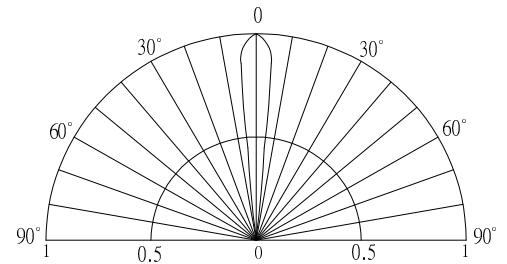

■Outline Dimension

■Absolute Maximum Rating

(Ta=25°C)

Item	Symbol	Value		Unit
		RED	yl	
DC Forward Current	I _F	50	50	mA
Pulse Forward Current*	I _{FP}	100	100	mA
Reverse Voltage	V _R	5	5	V
Power Dissipation	P _D	130	130	mW
Operating Temperature	Topr	-30 ~ +85		°C
Storage Temperature	Tstg	-40~ +100		°C
Lead Soldering Temperature	Tsol	260°C/5sec		-

*Pulse width Max.10ms Duty ratio max 1/10

■Directivity

■Electrical -Optical Characteristics

(Ta=25°C)

Item	Color.	Symbol	Condition	Min.	Typ.	Max.	Unit
DC Forward Voltage	RED	V _{F1}	I _{F1} =20mA	1.8	2.1	2.6	V
	YL	V _{F2}	I _{F2} =20mA	1.8	2.1	2.6	V
Domi. Wavelength*	RED	λ _{D1}	I _{F1} =20mA	620	625	630	nm
	YL	λ _{D2}	I _{F2} =20mA	585	590	595	nm
Luminous Intensity*	RED	I _{V1}	I _{F1} =20mA	12000	14400	-	mcd
	YL	I _{V2}	I _{F2} =20mA	12000	14400	-	mcd
50%Power Angle	RED	2θ _{1/2}	I _{F1} =20mA	-	15	-	deg
	YL	2θ _{1/2}	I _{F2} =20mA	-	15	-	deg