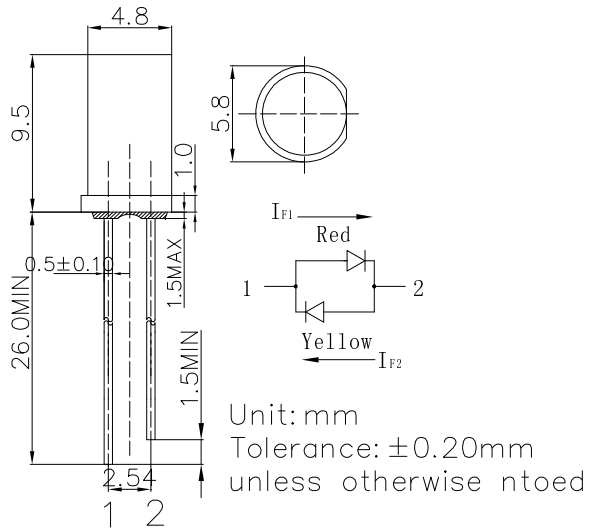

■Features

- High Luminous LEDs
- 5mm Cylinder Standard Directivity
- Long Lifetime Operation
- UV Resistant Epoxy
- Water Clear Type
- Bi-polar Type

■Applications

- Toys
- Audio
- Games
- Other Lighting

■Outline Dimension

■Absolute Maximum Rating

(Ta=25°C)

Item	Symbol	Value		Unit
		Red	Yellow	
DC Forward Current	I _F	50	50	mA
Pulse Forward Current#	I _{FP}	100	100	mA
Reverse Voltage	V _R	5	5	V
Power Dissipation	P _D	130	130	mW
Operating Temperature	T _{opr}	-30 ~ +85		°C
Storage Temperature	T _{stg}	-40 ~ +100		°C
Lead Soldering Temperature	T _{sol}	260°C/5sec		-

#Pulse width Max.10ms Duty ratio max 1/10

■Directivity

■Electrical -Optical Characteristics

(Ta=25°C)

Item	Symbol	Condition	Min.	Typ.	Max.	Unit
DC Forward Voltage*1	V _F (Red)	I _{F1} =20mA	-	2.1	2.6	V
	V _F (Yellow)	I _{F2} =20mA	-	2.9	3.4	V
Domi. Wavelength*2	λ _D (Red)	I _{F1} =20mA	620	625	630	nm
	λ _D (Yellow)	I _{F2} =20mA	585	590	595	nm
Luminous Intensity*3	I _V (Red)	I _{F1} =20mA	750	1120	-	mcd
	I _V (Yellow)	I _{F2} =20mA	750	1120	-	mcd
50%Power Angle	2θ _{1/2}	I _{F1} =20mA	-	50	-	deg