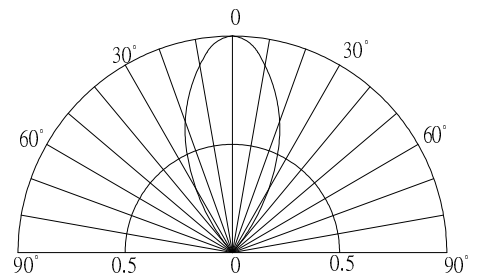

■Features

- High Luminous LEDs
- 5mm Cylinder Standard Directivity
- Long Lifetime Operation
- UV Resistant Epoxy
- Water Clear Type
- Bi-polar Type

■Applications

- Toys
- Audio
- Games
- Other Lighting

■Outline Dimension

#Pulse width Max.10ms Duty ratio max 1/10

■Directivity

■Electrical -Optical Characteristics

(Ta=25°C)

Item	Symbol	Condition	Min.	Typ.	Max.	Unit
DC Forward Voltage*1	V _F (Red)	I _{F1} =20mA	-	2.1	2.6	V
	V _F (Yellow)	I _{F2} =20mA	-	2.9	3.4	V
Domi. Wavelength*2	λ _D (Red)	I _{F1} =20mA	620	625	630	nm
	λ _D (Yellow)	I _{F2} =20mA	585	590	595	nm
Luminous Intensity*3	I _V (Red)	I _{F1} =20mA	750	1120	-	mcd
	I _V (Yellow)	I _{F2} =20mA	750	1120	-	mcd
50%Power Angle	2θ _{1/2}	I _{F1} =20mA	-	50	-	deg