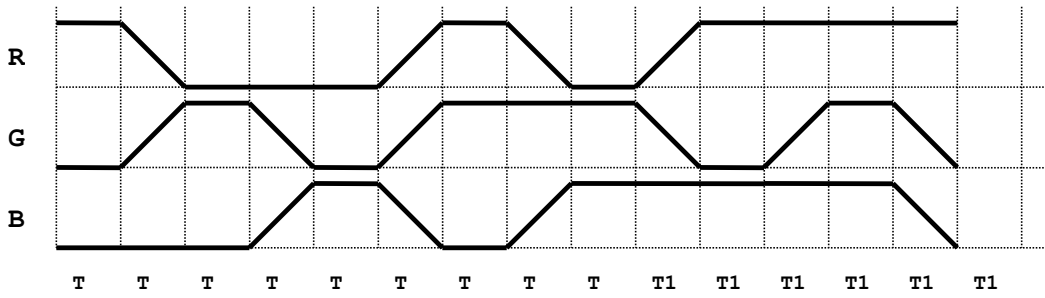

Flashing Model

T=2.3se

*Tolerance of Blinking Cycle is $\pm 20\%$