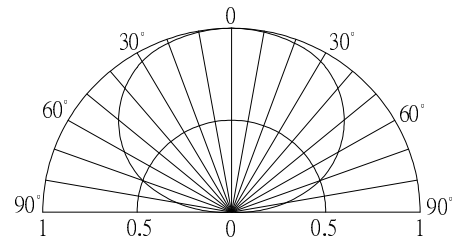

■ **Features**

- High Luminous LEDs
- 3mm Cylinder Standard Directivity
- Full Color Changing Type
- White Diffused Type

■ **Applications**

- Toys
- Games
- Audio
- Other Lighting

■ **Outline Dimension**

■ **Absolute Maximum Rating**

■ **Electrical -Optical Characteristics**

(Ta=25°C)

Item	Symbol	Condition	Min.	Typ.	Max.	Unit
DC Forward Voltage*	V _{dd}	I _F =20mA	3.8	4.5	5	V
Oscillator Frequency*	F _{led}	I _F =20mA	-	33	-	S
DC Reverse Current	I _R	V _R =5V	-	-	10	μA
Domi. Wavelength	λ _D (Red)	I _F =20mA	620	625	630	nm
	λ _D (Blue)	I _F =20mA	465	470	475	nm
	λ _D (Green)	I _F =20mA	520	525	530	nm
Luminous Intensity	I _v (Red)	I _F =20mA	-	750	-	mcd
	I _v (Blue)	I _F =20mA	-	330	-	mcd
	I _v (Green)	I _F =20mA	-	1560	-	mcd
50% Power Angle	2θ _{1/2}	I _F =20mA	-	140	-	deg