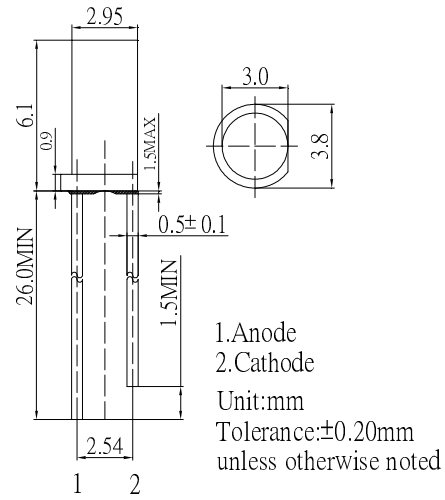

■ **Features**

- High Luminous LEDs
- 3mm Cylinder Standard Directivity
- Full Color Changing Type
- White Diffused Type

■ **Applications**

- Toys
- Games
- Audio
- Other Lighting

■ **Outline Dimension**

■ **Absolute Maximum Rating**

(Ta=25°C)

Item	Symbol	Value	Unit
Power Supply	Voltage	5.0	V
Operating Temperature	Topr	-30 ~ +85	°C
Storage Temperature	Tstg	-40 ~ +100	°C
Lead Soldering Temperature	Tsol	260°C/5sec	°C

■ **Directivity**

■ **Electrical -Optical Characteristics**

(Ta=25°C)

Item	Symbol	Condition	Min.	Typ.	Max.	Unit
DC Forward Voltage*	V _{dd}	I _F =20mA	3.8	4.5	5	V
Oscillator Frequency*	F _{led}	I _F =20mA	-	33	-	S
DC Reverse Current	I _R	V _R =5V	-	-	10	μA
Domi. Wavelength	λ _D (Red)	I _F =20mA	620	625	630	nm
	λ _D (Blue)	I _F =20mA	465	470	475	nm
	λ _D (Green)	I _F =20mA	520	525	530	nm
Luminous Intensity	I _v (Red)	I _F =20mA	-	750	-	mcd
	I _v (Blue)	I _F =20mA	-	330	-	mcd
	I _v (Green)	I _F =20mA	-	1560	-	mcd
50% Power Angle	2θ _{1/2}	I _F =20mA	-	140	-	deg