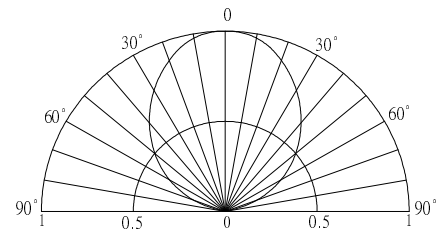

■ **Features**

- High Luminous LEDs
- 5mm Round Standard Directivity
- Full Color Flashing Type
- Water Clear Body with Milky Lens

■ **Applications**

- Toys
- Games
- Audio
- Other Lighting

■ **Outline Dimension**

■ **Directivity**

■ **Electrical -Optical Characteristics**

(Ta=25°C)

Item	Symbol	Condition	Min.	Typ.	Max.	Unit
DC Forward Voltage	V _{DD}	I _F =20mA	3.8	4.5	5	V
Oscillator Frequency*	F _{LED}	I _F =20mA	-	33	-	S
DC Reverse Current	I _R	V _R =5V	-	-	10	μA
Domi. Wavelength	λ _D (Red)	I _F =20mA	620	625	630	nm
	λ _D (Blue)	I _F =20mA	465	470	475	nm
	λ _D (Green)	I _F =20mA	520	525	530	nm
Luminous Intensity	I _v (Red)	I _F =20mA	2180	3000	-	mcd
	I _v (Blue)	I _F =20mA	1560	2180	-	mcd
	I _v (Green)	I _F =20mA	2180	3000	-	mcd
50% Power Angle	2θ _{1/2}	I _F =20mA	-	100	-	deg