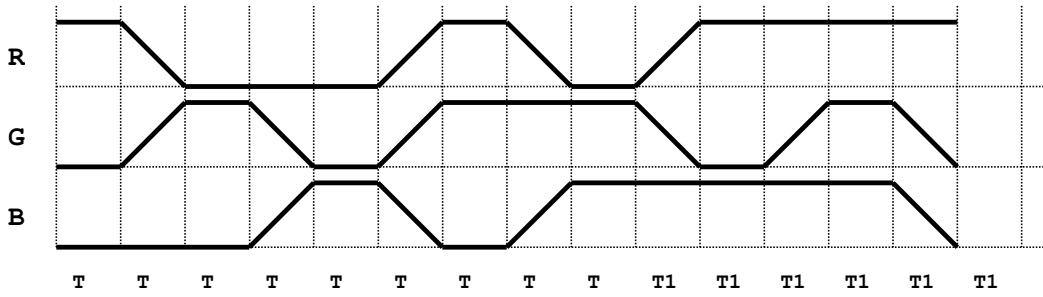

Flashing model

T=2.3se

*Tolerance of Blinking Cycle is $\pm 20\%$