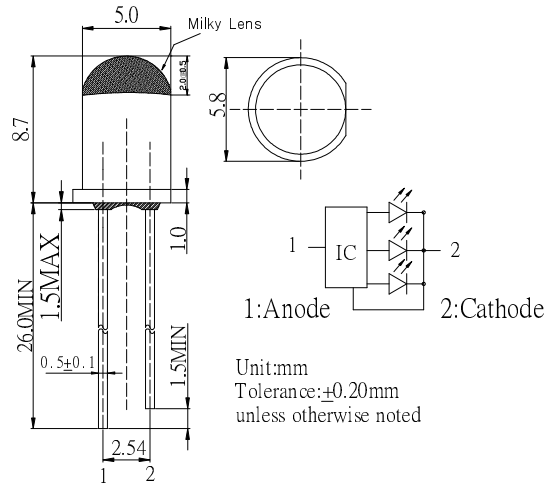

■ **Features**

- High Luminous LEDs
- 5mm Round Standard Directivity
- Full Color Flashing Type
- Water Clear Body with Milky Lens

■ **Applications**

- Toys
- Games
- Audio
- Other Lighting

■ **Outline Dimension**

■ **Directivity**

■ **Electrical -Optical Characteristics**

(Ta=25°C)

Item	Symbol	Condition	Min.	Typ.	Max.	Unit
DC Forward Voltage	V _{DD}	I _F =20mA	3.8	4.5	5	V
Oscillator Frequency*	F _{LED}	I _F =20mA	-	33	-	S
DC Reverse Current	I _R	V _R =5V	-	-	10	μA
Domi. Wavelength	λ _D (Red)	I _F =20mA	620	625	630	nm
	λ _D (Blue)	I _F =20mA	465	470	475	nm
	λ _D (Green)	I _F =20mA	520	525	530	nm
Luminous Intensity	I _v (Red)	I _F =20mA	2180	3000	-	mcd
	I _v (Blue)	I _F =20mA	1560	2180	-	mcd
	I _v (Green)	I _F =20mA	2180	3000	-	mcd
50% Power Angle	2θ _{1/2}	I _F =20mA	-	100	-	deg