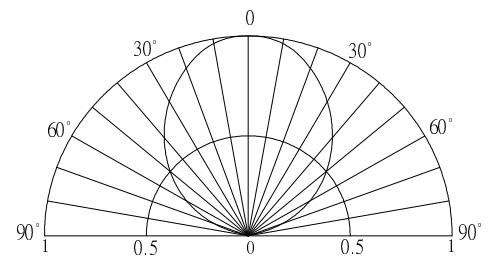

■ **Features**

- High Luminous LEDs
- 5mm Flat Top Standard Directivity
- Full Color Flashing Type
- UV Resistant Epoxy
- Water Clear Type

■ **Applications**

- Toys
- Games
- Audio
- Other Lighting

■ **Outline Dimension**

■ **Directivity**

■ **Electrical -Optical Characteristics**

(Ta=25°C)

Item	Symbol	Condition	Min.	Typ.	Max.	Unit
DC Forward Voltage	Vdd	If=20mA	3.8	4.5	5	V
DC Reverse Current	IR	VR=5V	-	-	10	µA
Domi. Wavelength	λD (Red)	If=20mA	620	625	630	nm
	λD (Blue)	If=20mA	465	470	475	nm
	λD (Green)	If=20mA	520	525	530	nm
Luminous Intensity	Iv(Red)	If=20mA	1560	2180	-	mcd
	Iv(Blue)	If=20mA	1120	1560	-	mcd
	Iv(Green)	If=20mA	2180	3000	-	mcd
50% Power Angle	2θ1/2	If=20mA	-	100	-	deg