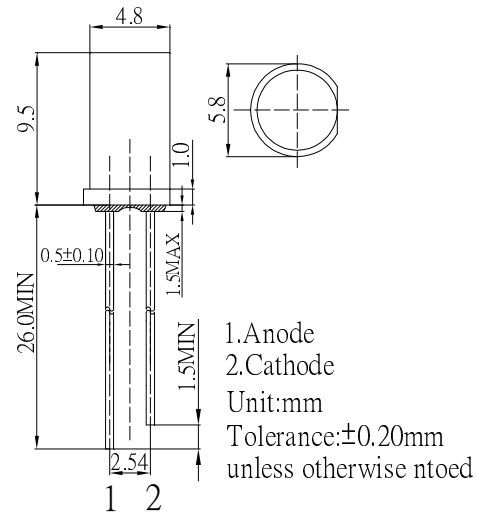

■ **Features**

- High Luminous LEDs
- 5mm Flat Top Standard Directivity
- Full Color Flashing Type
- UV Resistant Epoxy
- Water Clear Type

■ **Applications**

- Toys
- Games
- Audio
- Other Lighting

■ **Outline Dimension**

■ **Absolute Maximum Rating**

(Ta=25°C)

Item	Symbol	Value	Unit
IC Output Current	Iop	100	mA
Blinking Cycle	T	33	S
Power Supply	Voltage	5.0	V
Operating Temperature	Topr	-30 ~ +85	°C
Storage Temperature	Tstg	-40 ~ +100	°C
Lead Soldering Temperature	Tsol	260°C/5sec	°C

■ **Directivity**

■ **Electrical -Optical Characteristics**

(Ta=25°C)

Item	Symbol	Condition	Min.	Typ.	Max.	Unit
DC Forward Voltage	Vdd	If=20mA	3.8	4.5	5	V
DC Reverse Current	IR	VR=5V	-	-	10	µA
Domi. Wavelength	λD (Red)	If=20mA	620	625	630	nm
	λD (Blue)	If=20mA	465	470	475	nm
	λD (Green)	If=20mA	520	525	530	nm
Luminous Intensity	Iv(Red)	If=20mA	1560	2180	-	mcd
	Iv(Blue)	If=20mA	1120	1560	-	mcd
	Iv(Green)	If=20mA	2180	3000	-	mcd
50% Power Angle	2θ1/2	If=20mA	-	100	-	deg