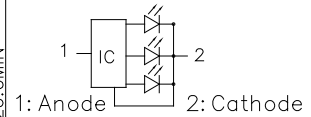

■ **Features**

- High Luminous LED
- 5x5x7mm Standard Directivity
- Color Changing Type
- White Diffused Type

■ **Applications**

- Toys
- Games
- Audio
- Other Lighting

■ **Outline Dimension**

Unit: mm
Tolerance: ±0.20mm
unless otherwise noted

■ **Directivity**

■ **Electrical -Optical Characteristics**

(Ta=25°C)

Item	Symbol	Conditio	Min.	Typ.	Max.	Unit
DC Forward Voltage*1	Vdd	IF=20mA	3.8	4.5	5.0	V
Oscillator Frequency*2	Fled	IF=20mA	-	33	-	S
Duty Cycle	Duty	IF=20mA	-	-	-	-
Domi. Wavelength*3	λD (Red)	IF=20mA	620	625	630	nm
	λD (Blue)	IF=20mA	465	470	475	nm
	λD	IF=20mA	520	525	530	nm
Luminous Intensity*4	Iv(Red)	IF=20mA	220	330	-	mcd
	Iv(Blue)	IF=20mA	150	220	-	mcd
	Iv(Green)	IF=20mA	330	500	-	mcd
50% Power Angle	2θ1/2	IF=20mA	-	140	-	deg