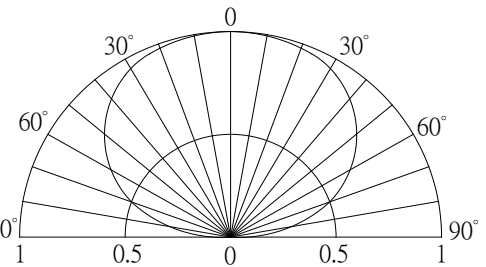

■ **Features**

- High Luminous LED
- 5x5x7mm Standard Directivity
- Color Changing Type
- White Diffused Type

■ **Applications**

- Toys
- Games
- Audio
- Other Lighting

■ **Outline Dimension**

Unit: mm
Tolerance: ±0.20mm
unless otherwise noted

■ **Directivity**

■ **Electrical -Optical Characteristics**

(Ta=25°C)

Item	Symbol	Conditio	Min.	Typ.	Max.	Unit
DC Forward Voltage*1	Vdd	IF=20mA	3.8	4.5	5.0	V
Oscillator Frequency*2	Fled	IF=20mA	-	33	-	S
Duty Cycle	Duty	IF=20mA	-	-	-	-
Domi. Wavelength*3	λD (Red)	IF=20mA	620	625	630	nm
	λD (Blue)	IF=20mA	465	470	475	nm
	λD	IF=20mA	520	525	530	nm
Luminous Intensity*4	Iv(Red)	IF=20mA	220	330	-	mcd
	Iv(Blue)	IF=20mA	150	220	-	mcd
	Iv(Green)	IF=20mA	330	500	-	mcd
50% Power Angle	2θ1/2	IF=20mA	-	140	-	deg