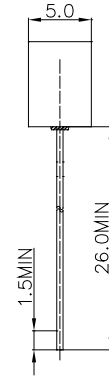

■ **Features**

- High Luminous LED
- 5x5x7mm Standard Directivity
- Color Changing Type
- White Diffused Type

■ **Applications**

- Toys
- Games
- Audio
- Other Lighting

■ **Outline Dimension**

Unit: mm
Tolerance: ±0.20mm
unless otherwise noted

■ **Absolute Maximum Rating**

(Ta=25°C)

Item	Symbol	Value	Unit
Power Supply	Voltage	5	V
Operating Temperature	Topr	-30 ~ +85	°C
Storage Temperature	Tstg	-40 ~ +100	°C
Lead Soldering Temperature	Tsol	260°C/5sec	-

■ **Directivity**

■ **Electrical -Optical Characteristics**

(Ta=25°C)

Item	Symbol	Conditio	Min.	Typ.	Max.	Unit
DC Forward Voltage*1	Vdd	IF=20mA	3.8	4.5	5.0	V
Oscillator Frequency*2	Fled	IF=20mA	-	33	-	S
Duty Cycle	Duty	IF=20mA	-	-	-	-
Domi. Wavelength*3	λD (Red)	IF=20mA	620	625	630	nm
	λD (Blue)	IF=20mA	465	470	475	nm
	λD	IF=20mA	520	525	530	nm
Luminous Intensity*4	Iv(Red)	IF=20mA	220	330	-	mcd
	Iv(Blue)	IF=20mA	150	220	-	mcd
	Iv(Green)	IF=20mA	330	500	-	mcd
50% Power Angle	2θ1/2	IF=20mA	-	140	-	deg