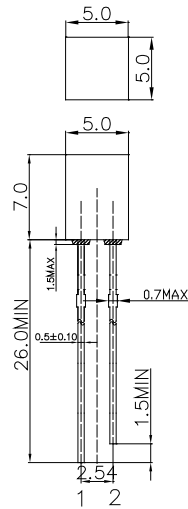

■ **Features**

- High Luminous LED
- 5x5x7mm Standard Directivity
- Color Changing Type
- White Diffused Type

■ **Applications**

- Toys
- Games
- Audio
- Other Lighting

■ **Outline Dimension**

Unit: mm
Tolerance: ±0.20mm
unless otherwise noted

■ **Absolute Maximum Rating**

(Ta=25°C)

Item	Symbol	Value	Unit
Power Supply	Voltage	5	V
Operating Temperature	Topr	-30 ~ +85	°C
Storage Temperature	Tstg	-40 ~ +100	°C
Lead Soldering Temperature	Tsol	260°C/5sec	-

■ **Directivity**

■ **Electrical -Optical Characteristics**

(Ta=25°C)

Item	Symbol	Conditio	Min.	Typ.	Max.	Unit
DC Forward Voltage*1	Vdd	IF=20mA	3.8	4.5	5.0	V
Oscillator Frequency*2	Fled	IF=20mA	-	33	-	S
Duty Cycle	Duty	IF=20mA	-	-	-	-
Domi. Wavelength*3	λD (Red)	IF=20mA	620	625	630	nm
	λD (Blue)	IF=20mA	465	470	475	nm
	λD	IF=20mA	520	525	530	nm
Luminous Intensity*4	Iv(Red)	IF=20mA	220	330	-	mcd
	Iv(Blue)	IF=20mA	150	220	-	mcd
	Iv(Green)	IF=20mA	330	500	-	mcd
50% Power Angle	2θ1/2	IF=20mA	-	140	-	deg