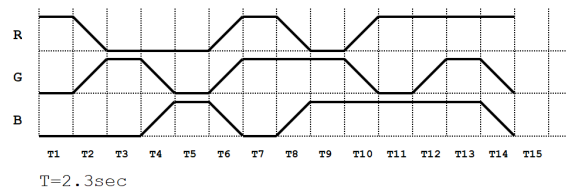

■ **Waveform Diagram**

*Tolerance of Blinking Cycle is ±20%

*1 Tolerance of measurements of forward voltage is ±0.1V

*2 Tolerance of measurements of Frequency is ±20%

*3 Tolerance of measurements of dominant wavelength is ±1nm

*4 Tolerance of measurements of luminous intensity is ±15%