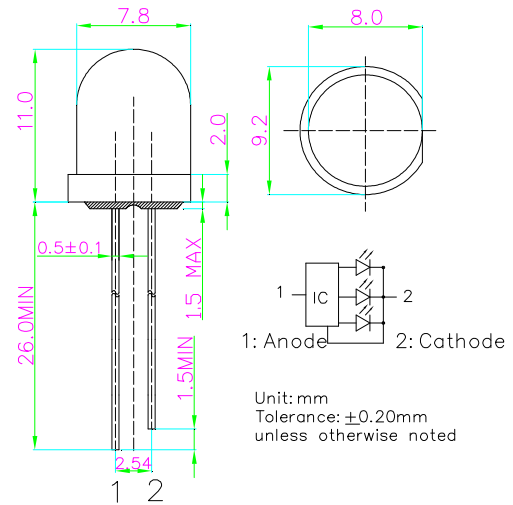

■ **Features**

- High Luminous LEDs
- 8mm Round Standard Directivity
- Color Changing Type
- White Diffused Type

■ **Applications**

- Toys
- Games
- Audio
- Other Lighting

■ **Outline Dimension**

■ **Absolute Maximum Rating**

(Ta=25°C)

Item	Symbol	Value	Unit
Power Supply	Voltage	5	V
Operating Temperature	Topr	-30 ~ +85	°C
Storage Temperature	Tstg	-40~ +100	°C
Lead Soldering Temperature	Tsol	260°C/5sec	-

■ **Directivity**

■ **Electrical -Optical Characteristics**

(Ta=25°C)

Item	Symbol	Conditio	Min.	Typ.	Max.	Unit
DC Forward Voltage*1	V _{fd}	I _F =20mA	3.8	4.5	5.0	V
Oscillator Frequency*2	F _{led}	I _F =20mA	-	33	-	S
Duty Cycle	Duty	I _F =20mA	-	-	-	-
Domi. Wavelength*3	λ _D (Red)	I _F =20mA	620	625	630	nm
	λ _D (Blue)	I _F =20mA	465	470	475	nm
	λ _D	I _F =20mA	520	525	530	nm
Luminous Intensity*4	I _v (Red)	I _F =20mA	3000	4000	-	mcd
	I _v (Blue)	I _F =20mA	1560	2180	-	mcd
	I _v (Green)	I _F =20mA	5800	7000	-	mcd
50% Power Angle	2θ _{1/2}	I _F =20mA	-	30	-	deg