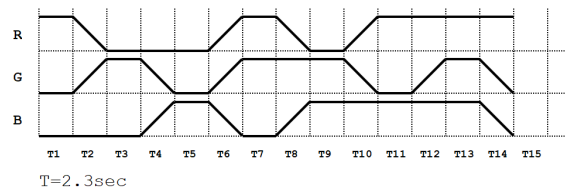

■ **Waveform Diagram**

*Tolerance of Blinking Cycle is ±20%

*1 Tolerance of measurements of forward voltage is ±0.1V

*2 Tolerance of measurements of Frequency is ±20%

*3 Tolerance of measurements of dominant wavelength is ±1nm

*4 Tolerance of measurements of luminous intensity is ±15%