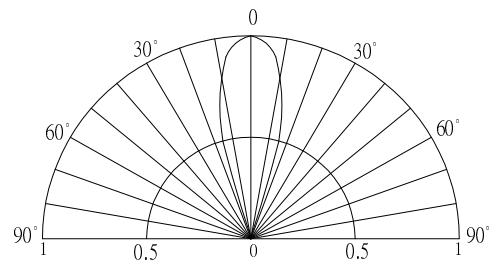

■ **Directivity**

■ **Electrical -Optical Characteristics**

(Ta=25°C)

Item	Symbol	Conditio	Min.	Typ.	Max.	Unit
DC Forward Voltage*1	V_{fd}	I_F=20mA	3.8	4.5	5.0	V
Oscillator Frequency*2	F_{led}	I_F=20mA	-	33	-	S
Duty Cycle	Duty	I_F=20mA	-	-	-	-
Domi. Wavelength*3	λ_D (Red)	I_F=20mA	620	625	630	nm
	λ_D (Blue)	I_F=20mA	465	470	475	nm
	λ_D	I_F=20mA	520	525	530	nm
Luminous Intensity*4	I_v(Red)	I_F=20mA	3000	4000	-	mcd
	I_v(Blue)	I_F=20mA	1560	2180	-	mcd
	I_v(Green)	I_F=20mA	5800	7000	-	mcd
50% Power Angle	2θ_{1/2}	I_F=20mA	-	30	-	deg