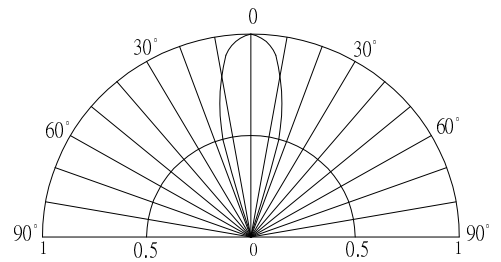

■ Directivity