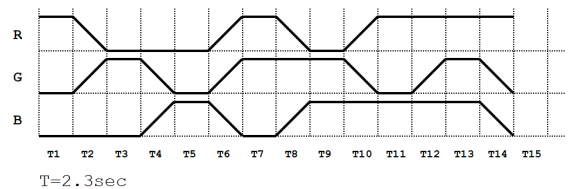

■ Waveform Diagram