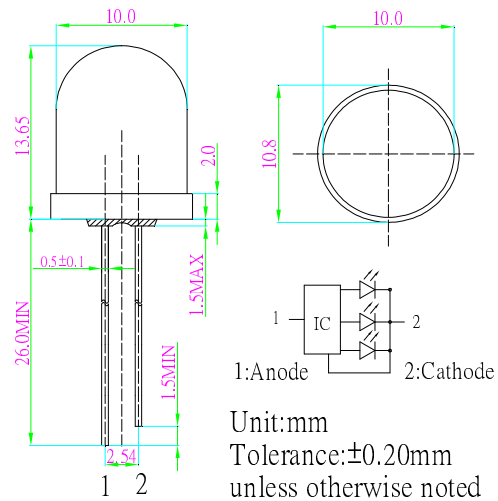

■ Features

- High Luminous LEDs
- 10mm Round Standard Directivity
- Color Changing Type
- White Diffused Type

■ Applications

- Toys
- Games
- Audio
- Other Lighting

■ Outline Dimension

■ Absolute Maximum Rating

(Ta=25°C)

Item	Symbol	Value	Unit
Power Supply	Voltage	5	V
Operating Temperature	Topr	-30 ~ +85	°C
Storage Temperature	Tstg	-40~ +100	°C
Lead Soldering Temperature	Tsol	260°C/5sec	-

■ Directivity

■ Electrical -Optical Characteristics

(Ta=25°C)

Item	Symbol	Conditio	Min.	Typ.	Max.	Unit
DC Forward Voltage*1	V _{dd}	I _F =20mA	3.8	4.5	5.0	V
Oscillator Frequency*2	F _{led}	I _F =20mA	-	33	-	S
Duty Cycle	Duty	I _F =20mA	-	-	-	-
Domi. Wavelength*3	λ _D (Red)	I _F =20mA	620	625	630	nm
	λ _D (Blue)	I _F =20mA	465	470	475	nm
	λ _D	I _F =20mA	520	525	530	nm
Luminous Intensity*4	I _v (Red)	I _F =20mA	3000	4000	-	mcd
	I _v (Blue)	I _F =20mA	1560	2180	-	mcd
	I _v (Green)	I _F =20mA	5800	7000	-	mcd
50% Power Angle	2θ _{1/2}	I _F =20mA	-	30	-	deg