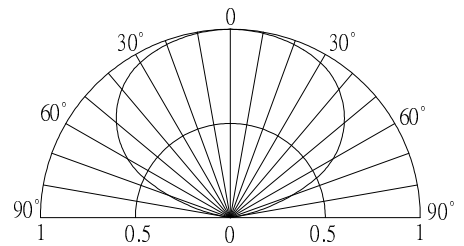

■ **Features**

- High Luminous LEDs
- 4.85mm Diamond Standard Directivity
- Full Color Flashing Type
- Water Clear Type

■ **Applications**

- Toys
- Games
- Audio
- Other Lighting

■ **Outline Dimension**

■ **Absolute Maximum Rating**

■ **Directivity**

■ **Electrical -Optical Characteristics**

($T_a=25^\circ\text{C}$)

Item	Symbol	Conditio	Min.	Typ.	Max.	Unit
DC Forward Voltage*1	V _{dd}	I _F =20mA	3.8	4.5	5.0	V
Oscillator Frequency*2	F _{led}	I _F =20mA	-	33	-	S
DC Reverse Current	I _R	V _R =5V	-	-	10	μA
Domi. Wavelength*3	λ_D (Red)	I _F =20mA	619	624	629	nm
	λ_D (Blue)	I _F =20mA	465	470	475	nm
	λ_D (Green)	I _F =20mA	520	525	530	nm
Luminous Intensity*4	I _v (Red)	I _F =20mA	1560	2180	-	mcd
	I _v (Blue)	I _F =20mA	1120	1560	-	mcd
	I _v (Green)	I _F =20mA	2180	3000	-	mcd
50% Power Angle	$2\theta_{1/2}$	I _F =20mA	-	130	-	deg