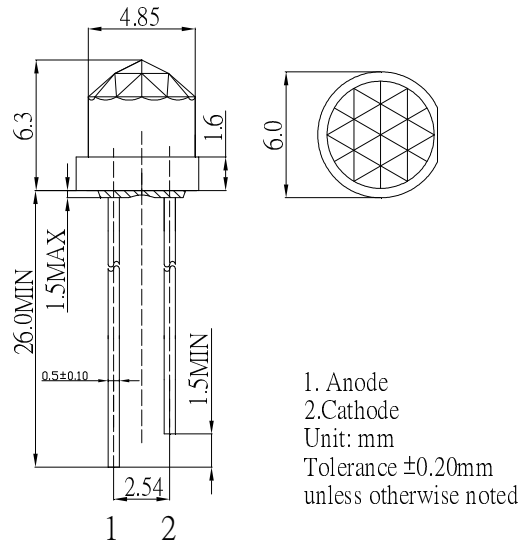

■ **Features**

- High Luminous LEDs
- 4.85mm Diamond Standard Directivity
- Full Color Flashing Type
- Water Clear Type

■ **Applications**

- Toys
- Games
- Audio
- Other Lighting

■ **Outline Dimension**

■ **Absolute Maximum Rating**

($T_a=25^\circ\text{C}$)

Item	Symbol	Value	Unit
Power Supply	Voltage	5.0	V
Operating Temperature	Topr	-30 ~ +85	$^\circ\text{C}$
Storage Temperature	Tstg	-40 ~ +100	$^\circ\text{C}$
Lead Soldering Temperature	Tsol	260 $^\circ\text{C}$ /5sec	$^\circ\text{C}$

■ **Directivity**

■ **Electrical -Optical Characteristics**

($T_a=25^\circ\text{C}$)

Item	Symbol	Conditio	Min.	Typ.	Max.	Unit
DC Forward Voltage*1	V _{dd}	I _F =20mA	3.8	4.5	5.0	V
Oscillator Frequency*2	F _{led}	I _F =20mA	-	33	-	S
DC Reverse Current	I _R	V _R =5V	-	-	10	μA
Domi. Wavelength*3	λ_D (Red)	I _F =20mA	619	624	629	nm
	λ_D (Blue)	I _F =20mA	465	470	475	nm
	λ_D (Green)	I _F =20mA	520	525	530	nm
Luminous Intensity*4	I _v (Red)	I _F =20mA	1560	2180	-	mcd
	I _v (Blue)	I _F =20mA	1120	1560	-	mcd
	I _v (Green)	I _F =20mA	2180	3000	-	mcd
50% Power Angle	$2\theta_{1/2}$	I _F =20mA	-	130	-	deg