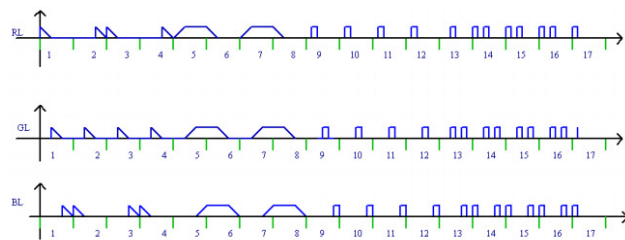

■Features

- High Luminous LEDs
- 5mm Round Standard Directivity
- Full Color Flashing Type
- Water Clear Body with Milky Lens

■Applications

- Toys
- Games
- Audio
- Other Lighting

■Outline Dimension

■Absolute Maximum Rating

■Directivity

■Electrical -Optical Characteristics

(Ta=25°C)

| Item | Symbol | Conditio | Min. | Typ. | Max. | Unit |
|-----------------------|------------------------|----------------------|------|------|------|------|
| DC Forward Voltage | V _{dd} | I _F =20mA | 3.8 | 4.5 | 5.0 | V |
| Oscillator Frequency* | F _{led} | I _F =20mA | - | 12 | - | S |
| Duty Cycle | Duty | I _F =20mA | - | - | - | - |
| Domi. Wavelength* | λ _D (Red) | I _F =20mA | 620 | 625 | 630 | nm |
| | λ _D (Blue) | I _F =20mA | 465 | 470 | 475 | nm |
| | λ _D (Green) | I _F =20mA | 520 | 525 | 530 | nm |
| Luminous Intensity* | I _v (Red) | I _F =20mA | 2180 | 3000 | - | mcd |
| | I _v (Blue) | I _F =20mA | 1560 | 2180 | - | mcd |
| | I _v (Green) | I _F =20mA | 2180 | 3000 | - | mcd |
| 50% Power Angle | 2θ _{1/2} | I _F =20mA | - | 100 | - | deg |

■Waveform Diagram

*1 Tolerance of measurements of dominant wavelength is ±1nm

*2 Tolerance of measurements of luminous intensity is ±15%

*3 Tolerance of measurements of forward voltage is ±0.1V

*4 Tolerance of measurements of Frequency is ±20%