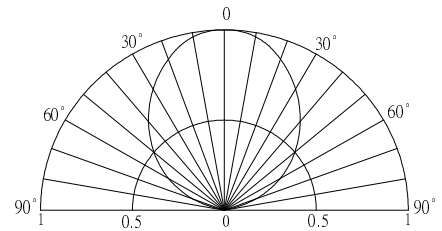

■Features

- High Luminous LEDs
- 5mm Round Standard Directivity
- Full Color Flashing Type
- Water Clear Body with Milky Lens

■Applications

- Toys
- Games
- Audio
- Other Lighting

■Outline Dimension

■Absolute Maximum Rating

■Directivity

■Electrical -Optical Characteristics

(Ta=25°C)

| Item | Symbol | Conditio | Min. | Typ. | Max. | Unit |
|-----------------------|------------------------|----------------------|------|------|------|------|
| DC Forward Voltage | V _{dd} | I _F =20mA | 3.8 | 4.5 | 5.0 | V |
| Oscillator Frequency* | F _{led} | I _F =20mA | - | 12 | - | S |
| Duty Cycle | Duty | I _F =20mA | - | - | - | - |
| Domi. Wavelength* | λ _D (Red) | I _F =20mA | 620 | 625 | 630 | nm |
| | λ _D (Blue) | I _F =20mA | 465 | 470 | 475 | nm |
| | λ _D (Green) | I _F =20mA | 520 | 525 | 530 | nm |
| Luminous Intensity* | I _v (Red) | I _F =20mA | 2180 | 3000 | - | mcd |
| | I _v (Blue) | I _F =20mA | 1560 | 2180 | - | mcd |
| | I _v (Green) | I _F =20mA | 2180 | 3000 | - | mcd |
| 50% Power Angle | 2θ _{1/2} | I _F =20mA | - | 100 | - | deg |