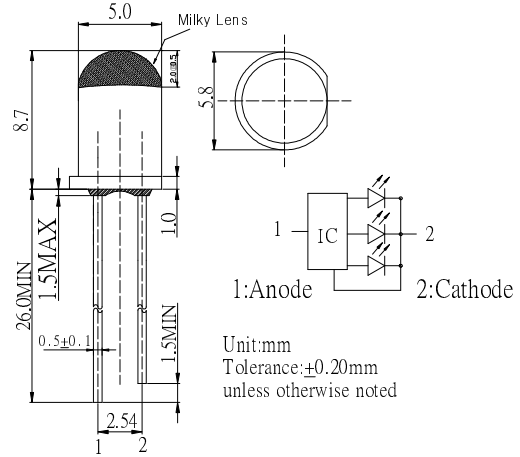

■Features

- High Luminous LEDs
- 5mm Round Standard Directivity
- Full Color Flashing Type
- Water Clear Body with Milky Lens

■Applications

- Toys
- Games
- Audio
- Other Lighting

■Outline Dimension

■Absolute Maximum Rating

(Ta=25°C)

| Item | Symbol | Value | Unit |
|----------------------------|---------|------------|------|
| Power Supply | Voltage | 5 | V |
| Operating Temperature | Topr | -30 ~ +85 | °C |
| Storage Temperature | Tstg | -40~ +100 | °C |
| Lead Soldering Temperature | Tsol | 260°C/5sec | - |