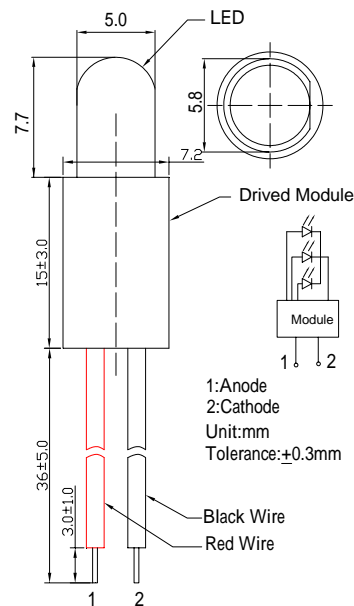

Features

- High Luminous LEDs
- 5mm Round Standard Directivity
- Superior Weather-resistance
- UV Resistant Epoxy
- Used 0.8~1.6V DC Drive (Such 1 piece AA or AAA Size Battery)
- Cost Effective (Saves Space and battery Cost)
- Full-Color
- Water Clear Type

Applications

- Flashlight
- Other Lighting

Outline Dimension

Absolute Maximum Rating

(Ta=25)

Item	Symbol	Value	Unit
DC Forward Voltage	V _F	1.5	V
Operating Temperature	Topr	-30 ~ +85	
Storage Temperature	Tstg	-30~ +85	
Lead Soldering Temperature	Tsol	260 /5sec	-

Directivity

Electrical -Optical Characteristics

(Ta=25)

Part Number	Color			I _F (mA)		I _v (mcd)*			λD(nm)*			Frequency*	2θ1/2(deg)
				Input	In LED	Min.	Typ.	Max.	Min.	Typ.	Max.	Typ.	Typ.
				V _F =1.2V		V _F =1.2V							
OST1MC5A31A-W1V	Red	R	20±5	7±2	1560	2180	-	620	625	630	12S	30	
	Pure Green	G			2180	3000	-	520	525	530			
	Blue	B			750	1120	-	465	470	475			
OST1MA5A31A-W1V	Red	R	20±5	7±2	1560	2180	-	620	625	630	33S		
	Pure Green	G			2180	3000	-	520	525	530			
	Blue	B			750	1120	-	465	470	475			