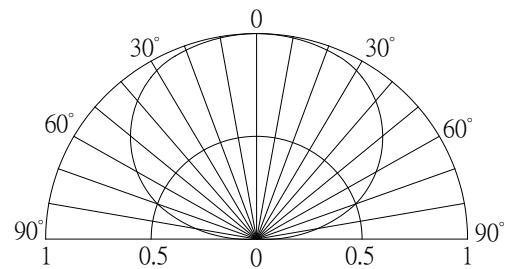

■ Directivity

■ Electrical -Optical Characteristics

(Ta=25°C)

Item	Symbol	Condition	Min.	Typ.	Max.	Unit
DC Forward Voltage*1	V_{dd}	I_F=20mA	3.8	4.5	5.0	V
Oscillator Frequency*2	F_{led}	I_F=20mA	-	12	-	S
Duty Cycle	Duty	I_F=20mA	-	-	-	-
Domi. Wavelength*3	λ_D (Red)	I_F=20mA	620	625	630	nm
	λ_D (Blue)	I_F=20mA	460	465	475	nm
	λ_D	I_F=20mA	520	525	530	nm
Luminous Intensity*4	I_v(Red)	I_F=20mA	500	750	-	mcd
	I_v(Blue)	I_F=20mA	330	500	-	mcd
	I_v(Green)	I_F=20mA	750	1120	-	mcd
50% Power Angle	2θ_{1/2}	I_F=20mA	-	140	-	deg