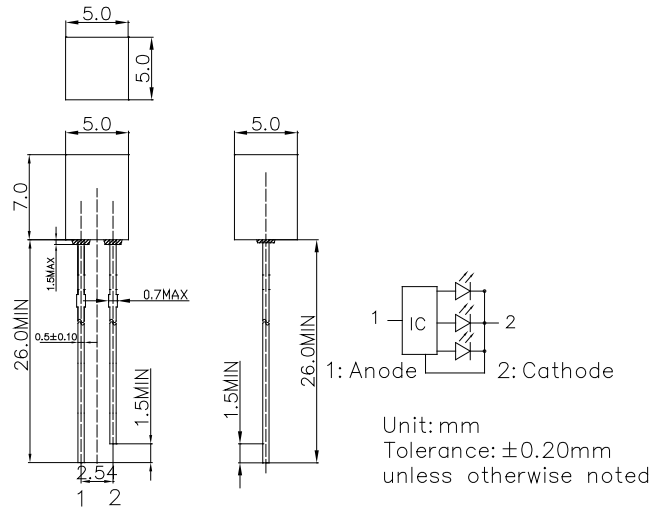

■ Features

- High Luminous LED
- 5x5x7mm Standard Directivity
- Color Changing Type
- Water Clear Type

■ Applications

- Toys
- Games
- Audio
- Other Lighting

■ Outline Dimension

■ Absolute Maximum Rating

(Ta=25°C)

Item	Symbol	Value	Unit
Power Supply	Voltage	5	V
Operating Temperature	Topr	-30 ~ +85	°C
Storage Temperature	Tstg	-40 ~ +100	°C
Lead Soldering Temperature	Tsol	260°C/5sec	-

■ Directivity

■ Electrical -Optical Characteristics

(Ta=25°C)

Item	Symbol	Condition	Min.	Typ.	Max.	Unit
DC Forward Voltage*1	V _{dd}	I _F =20mA	3.8	4.5	5.0	V
Oscillator Frequency*2	F _{led}	I _F =20mA	-	12	-	S
Duty Cycle	Duty	I _F =20mA	-	-	-	-
Domi. Wavelength*3	λ _D (Red)	I _F =20mA	620	625	630	nm
	λ _D (Blue)	I _F =20mA	460	465	475	nm
	λ _D	I _F =20mA	520	525	530	nm
Luminous Intensity*4	I _v (Red)	I _F =20mA	500	750	-	mcd
	I _v (Blue)	I _F =20mA	330	500	-	mcd
	I _v (Green)	I _F =20mA	750	1120	-	mcd
50% Power Angle	2θ _{1/2}	I _F =20mA	-	140	-	deg