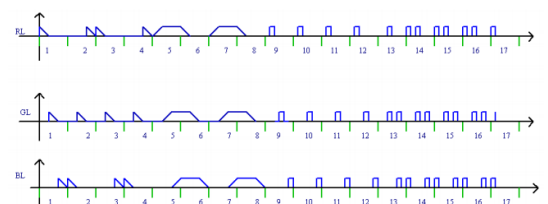

■ Waveform Diagram

*Tolerance of Blinking Cycle is ±20%

*1 Tolerance of measurements of forward voltage is ±0.1V

*2 Tolerance of measurements of frequency is ±20%

*3 Tolerance of measurements of dominant wavelength is ±1nm

*4 Tolerance of measurements of luminous intensity is ±15%