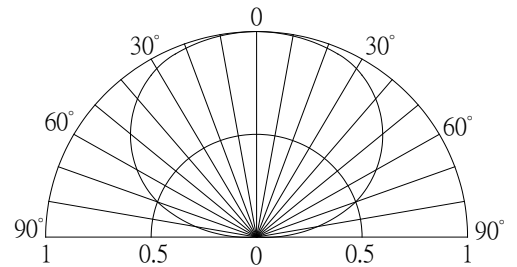

■ Directivity

■ Electrical -Optical Characteristics

(Ta=25°C)

Item	Symbol	Conditio	Min.	Typ.	Max.	Unit
DC Forward Voltage*1	V_{dd}	I_F=20mA	3.8	4.5	5.0	V
Oscillator Frequency*2	F_{led}	I_F=20mA	-	12	-	S
Duty Cycle	Duty	I_F=20mA	-	-	-	-
Domi. Wavelength*3	λ_D (Red)	I_F=20mA	620	625	630	nm
	λ_D (Blue)	I_F=20mA	460	465	475	nm
	λ_D	I_F=20mA	520	525	530	nm
Luminous Intensity*4	I_v(Red)	I_F=20mA	220	330	-	mcd
	I_v(Blue)	I_F=20mA	150	220	-	mcd
	I_v(Green)	I_F=20mA	330	500	-	mcd
50% Power Angle	2θ_{1/2}	I_F=20mA	-	140	-	deg