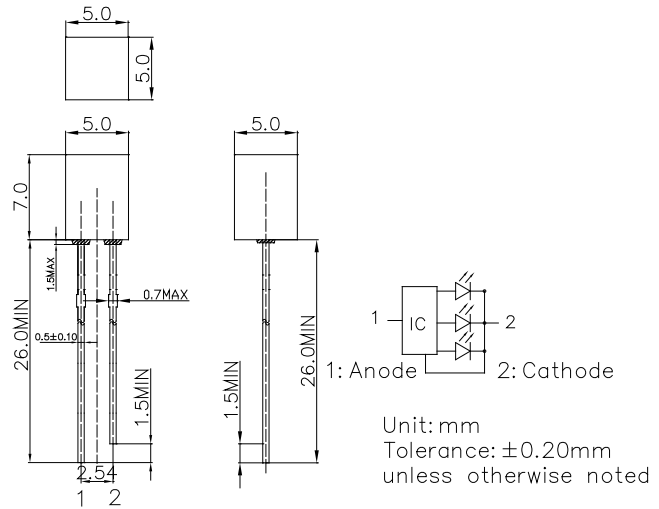

■ Features

- High Luminous LED
- 5x5x7mm Standard Directivity
- Color Changing Type
- White Diffused Type

■ Applications

- Toys
- Games
- Audio
- Other Lighting

■ Outline Dimension

■ Absolute Maximum Rating

(Ta=25°C)

Item	Symbol	Value	Unit
Power Supply	Voltage	5	V
Operating Temperature	Topr	-30 ~ +85	°C
Storage Temperature	Tstg	-40 ~ +100	°C
Lead Soldering Temperature	Tsol	260°C/5sec	-

■ Directivity

■ Electrical -Optical Characteristics

(Ta=25°C)

Item	Symbol	Conditio	Min.	Typ.	Max.	Unit
DC Forward Voltage*1	V _{dd}	I _F =20mA	3.8	4.5	5.0	V
Oscillator Frequency*2	F _{led}	I _F =20mA	-	12	-	S
Duty Cycle	Duty	I _F =20mA	-	-	-	-
Domi. Wavelength*3	λ _D (Red)	I _F =20mA	620	625	630	nm
	λ _D (Blue)	I _F =20mA	460	465	475	nm
	λ _D	I _F =20mA	520	525	530	nm
Luminous Intensity*4	I _v (Red)	I _F =20mA	220	330	-	mcd
	I _v (Blue)	I _F =20mA	150	220	-	mcd
	I _v (Green)	I _F =20mA	330	500	-	mcd
50% Power Angle	2θ _{1/2}	I _F =20mA	-	140	-	deg