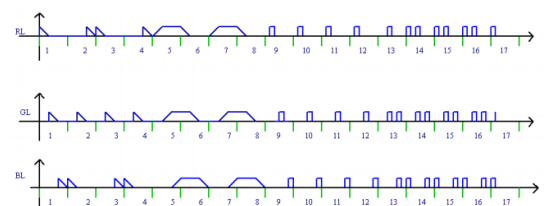

■ Waveform Diagram

*Tolerance of Blinking Cycle is ±20%

*1 Tolerance of measurements of forward voltage is ±0.1V
*2 Tolerance of measurements of Frequency is ±20%
*3 Tolerance of measurements of dominant wavelength is ±1nm
*4 Tolerance of measurements of luminous intensity is ±15%