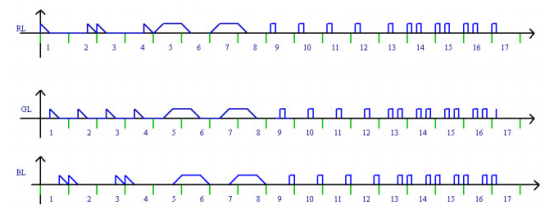

■ **Waveform Diagram**