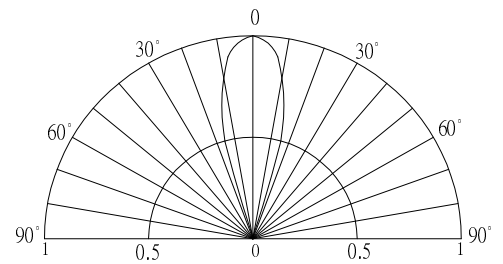

■ **Directivity**