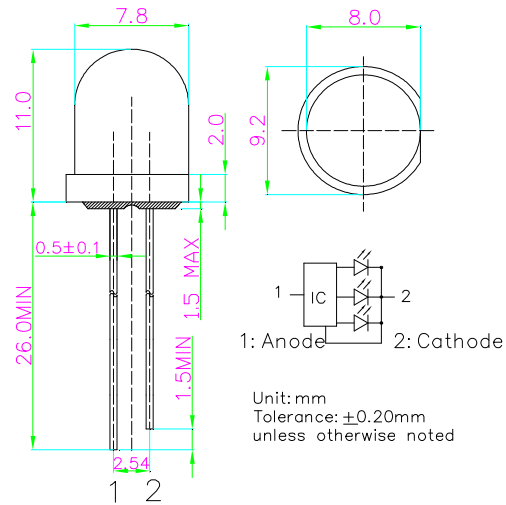

■ **Features**

- High Luminous LEDs
- 8mm Round Standard Directivity
- Color Changing Type
- White Diffused Type

■ **Applications**

- Toys
- Games
- Audio
- Other Lighting

■ **Outline Dimension**

■ **Absolute Maximum Rating**

(Ta=25°C)

Item	Symbol	Value	Unit
Power Supply	Voltage	5	V
Operating Temperature	Topr	-30 ~ +85	°C
Storage Temperature	Tstg	-40~ +100	°C
Lead Soldering Temperature	Tsol	260°C/5sec	-

■ **Directivity**

■ **Electrical -Optical Characteristics**

(Ta=25°C)

Item	Symbol	Conditio	Min.	Typ.	Max.	Unit
DC Forward Voltage*1	Vdd	I _F =20mA	3.8	4.5	5.0	V
Oscillator Frequency*2	Fled	I _F =20mA	-	12	-	S
Duty Cycle	Duty	I _F =20mA	-	-	-	-
Domi. Wavelength*3	λ _D (Red)	I _F =20mA	620	625	630	nm
	λ _D (Blue)	I _F =20mA	460	465	475	nm
	λ _D	I _F =20mA	520	525	530	nm
Luminous Intensity*4	I _v (Red)	I _F =20mA	3000	4000	-	mcd
	I _v (Blue)	I _F =20mA	1560	2180	-	mcd
	I _v (Green)	I _F =20mA	5800	7000	-	mcd
50% Power Angle	2θ _{1/2}	I _F =20mA	-	30	-	deg