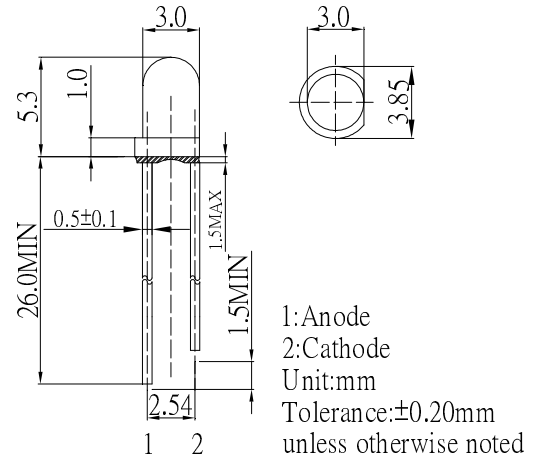

■ Features

- High Luminous LEDs
- 3mm Round Standard Directivity
- Color Changing Type
- White Diffused Type

■ Applications

- Toys
- Audio
- Decorations
- Indications

■ Outline Dimension

■ Absolute Maximum Rating (Ta=25°C)

Item	Symbol	Value	Unit
Power Supply	Voltage	5.0	V
Operating Temperature	Topr	-30 ~ +85	°C
Storage Temperature	Tstg	-40 ~ +100	°C
Lead Soldering Temperature	Tsol	260°C/5sec	°C

■ Directivity

■ Electrical -Optical Characteristics (Ta=25°C)