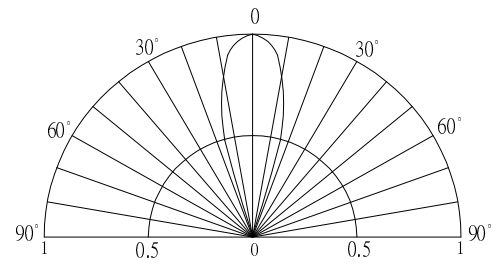

■ Directivity

■ Electrical -Optical Characteristics (Ta=25°C)

Item	Symbol	Condition	Min.	Typ.	Max.	Unit
DC Forward Voltage*1	V_{dd}	I_F=20mA	3.8	4.5	5.0	V
Oscillator Frequency*2	F_{led}	I_F=20mA	-	60	-	S
DC Reverse Current	I_R	V_R=5V	-	-	10	μA
Domi. Wavelength*3	λ_D (Red)	I_F=20mA	620	625	630	nm
	λ_D (Blue)	I_F=20mA	465	470	475	nm
	λ_D	I_F=20mA	520	525	530	nm
Luminous Intensity*4	I_v(Red)	I_F=20mA	2180	3000	-	mcd
	I_v(Blue)	I_F=20mA	1120	1560	-	mcd
	I_v(Green)	I_F=20mA	4200	5800	-	mcd
50% Power Angle	2θ_{1/2}	I_F=20mA	-	30	-	deg

*1 Tolerance of measurements of forward voltage is ±0.1V

*2 Tolerance of measurements of frequency is ±20%

*3 Tolerance of measurements of dominant wavelength is ±1nm

*4 Tolerance of measurements of luminous intensity is ±15%