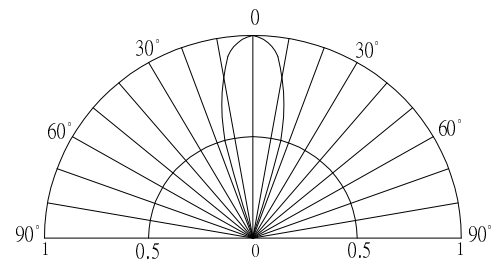

■ **Features**

- High Luminous LEDs
- 5mm Round Standard Directivity
- Color Changing Type
- White Diffused Type

■ **Applications**

- Toys
- Games
- Audio
- Other Lighting

■ **Outline Dimension**

■ **Absolute Maximum Rating**

■ **Directivity**

■ **Electrical -Optical Characteristics**

( $T_a=25^\circ\text{C}$ )

Item	Symbol	Conditio	Min.	Typ.	Max.	Unit
DC Forward Voltage*	V <sub>dd</sub>	I <sub>F</sub> =20mA	3.8	4.5	5.0	V
Oscillator Frequency*	F <sub>led</sub>	I <sub>F</sub> =20mA	-	60	-	S
Duty Cycle	Duty	I <sub>F</sub> =20mA	-	-	-	-
Domi. Wavelength*	$\lambda_D$ (Red)	I <sub>F</sub> =20mA	620	625	630	nm
	$\lambda_D$ (Blue)	I <sub>F</sub> =20mA	465	470	475	nm
	$\lambda_D$ (Green)	I <sub>F</sub> =20mA	520	525	530	nm
Luminous Intensity*	I <sub>v</sub> (Red)	I <sub>F</sub> =20mA	3000	4000	-	mcd
	I <sub>v</sub> (Blue)	I <sub>F</sub> =20mA	1560	2180	-	mcd
	I <sub>v</sub> (Green)	I <sub>F</sub> =20mA	5800	7000	-	mcd
50% Power Angle	$2\theta_{1/2}$	I <sub>F</sub> =20mA	-	30	-	deg