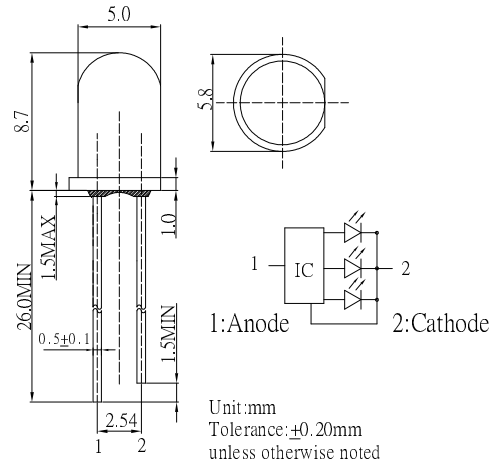

■ **Features**

- High Luminous LEDs
- 5mm Round Standard Directivity
- Color Changing Type
- White Diffused Type

■ **Applications**

- Toys
- Games
- Audio
- Other Lighting

■ **Outline Dimension**

■ **Absolute Maximum Rating**

( $T_a=25^\circ\text{C}$ )

Item	Symbol	Value	Unit
Power Supply	Voltage	5	V
Operating Temperature	Topr	-30 ~ +85	$^\circ\text{C}$
Storage Temperature	Tstg	-40 ~ +100	$^\circ\text{C}$
Lead Soldering Temperature	Tsol	260 $^\circ\text{C}$ /5sec	-

■ **Directivity**

■ **Electrical -Optical Characteristics**

( $T_a=25^\circ\text{C}$ )

Item	Symbol	Conditio	Min.	Typ.	Max.	Unit
DC Forward Voltage*	V <sub>dd</sub>	I <sub>F</sub> =20mA	3.8	4.5	5.0	V
Oscillator Frequency*	F <sub>led</sub>	I <sub>F</sub> =20mA	-	60	-	S
Duty Cycle	Duty	I <sub>F</sub> =20mA	-	-	-	-
Domi. Wavelength*	$\lambda_D$ (Red)	I <sub>F</sub> =20mA	620	625	630	nm
	$\lambda_D$ (Blue)	I <sub>F</sub> =20mA	465	470	475	nm
	$\lambda_D$ (Green)	I <sub>F</sub> =20mA	520	525	530	nm
Luminous Intensity*	I <sub>v</sub> (Red)	I <sub>F</sub> =20mA	3000	4000	-	mcd
	I <sub>v</sub> (Blue)	I <sub>F</sub> =20mA	1560	2180	-	mcd
	I <sub>v</sub> (Green)	I <sub>F</sub> =20mA	5800	7000	-	mcd
50% Power Angle	$2\theta_{1/2}$	I <sub>F</sub> =20mA	-	30	-	deg