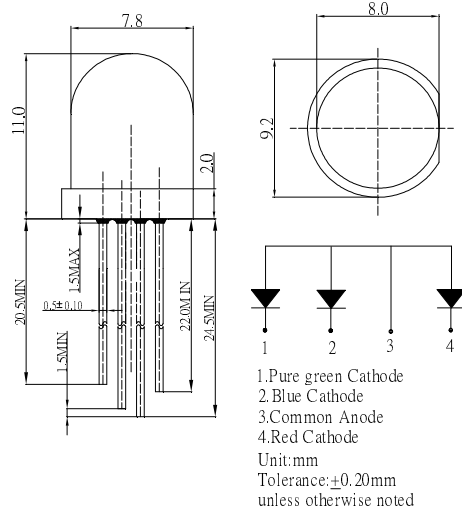

**■Features**

- High Luminous Output
- 8mm Standard Directivity
- White Diffused Type
- Common Anode Type

**■Applications**

- Toys
- Games
- Audio
- Other Lighting

**■Outline Dimension**

**■Absolute Maximum Rating (Ta=25°C)**

Item	Symbol	Value		Unit
		Red	Green/Blue	
DC Forward Current	I <sub>F</sub>	30	30	mA
Pulse Forward Current#	I <sub>FP</sub>	100	100	mA
Reverse Voltage	V <sub>R</sub>	5	5	V
Power Dissipation	P <sub>D</sub>	78	108	mW
Operating Temperature	Topr	-30 ~ +85		°C
Storage Temperature	Tstg	-40 ~ +100		°C
Lead Soldering Temperature	Tsol	260°C/5sec		-

#Pulse width Max.10ms Duty ratio max 1/10

**■Directivity**

**■Electrical -Optical Characteristics (Ta=25°C)**

Item	Symbol	Condition	Min.	Typ.	Max.	Unit
DC Forward Voltage*1	V <sub>F</sub> (R)	I <sub>F</sub> =20mA	1.8	2.1	2.6	V
	V <sub>F</sub> (B/G)	I <sub>F</sub> =20mA	2.9	3.1	3.6	V
DC Reverse Current	I <sub>R</sub>	V <sub>R</sub> =5V	-	-	10	μA
Domi. Wavelength*2	λ <sub>D</sub> (Red)	I <sub>F</sub> =20mA	620	625	630	nm
	λ <sub>D</sub> (Green)	I <sub>F</sub> =20mA	520	525	530	nm
	λ <sub>D</sub> (Blue)	I <sub>F</sub> =20mA	465	470	475	nm
Luminous Intensity*3	I <sub>v</sub> (Red)	I <sub>F</sub> =20mA	3000	4200	-	mcd
	I <sub>v</sub> (Green)	I <sub>F</sub> =20mA	4200	5800	-	mcd
	I <sub>v</sub> (Blue)	I <sub>F</sub> =20mA	1560	2180	-	mcd
50% Power Angle	2θ <sub>1/2</sub>	I <sub>F</sub> =20mA	-	30	-	deg