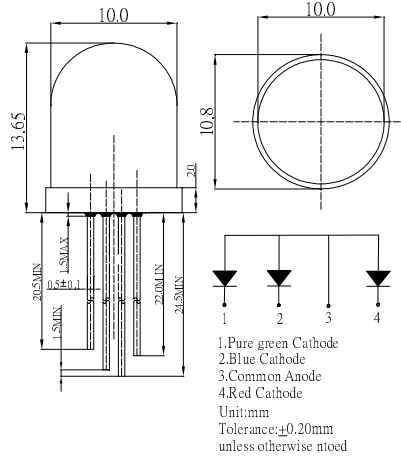

■Features

- High Luminous Output
- 10mm Standard Directivity
- White Diffused Type
- Common Anode Type

■Applications

- Toys
- Games
- Audio
- Other Lighting

■Outline Dimension

■Absolute Maximum Rating (Ta=25°C)

Item	Symbol	Value		Unit
		Red	Green/Blue	
DC Forward Current	I _F	30	30	mA
Pulse Forward Current#	I _{FP}	100	100	mA
Reverse Voltage	V _R	5	5	V
Power Dissipation	P _D	78	108	mW
Operating Temperature	T _{opr}	-30 ~ +85		°C
Storage Temperature	T _{stg}	-40 ~ +100		°C
Lead Soldering Temperature	T _{sol}	260 °C/5sec		-

#Pulse width Max.10ms Duty ratio max 1/10

■Directivity

■Electrical -Optical Characteristics (Ta=25°C)

Item	Symbol	Condition	Min.	Typ.	Max.	Unit
DC Forward Voltage*1	V _F (R)	I _F =20mA	1.8	2.1	2.6	V
	V _F (B/G)	I _F =20mA	2.9	3.1	3.6	V
DC Reverse Current	I _R	V _R =5V	-	-	10	μA
Domi. Wavelength*2	λ _D (Red)	I _F =20mA	620	625	630	nm
	λ _D (Green)	I _F =20mA	520	525	530	nm
	λ _D (Blue)	I _F =20mA	465	470	475	nm
Luminous Intensity*3	I _v (Red)	I _F =20mA	3000	4200	-	mcd
	I _v (Green)	I _F =20mA	5800	7000	-	mcd
	I _v (Blue)	I _F =20mA	1560	2180	-	mcd
50% Power Angle	2θ _{1/2}	I _F =20mA	-	30	-	deg