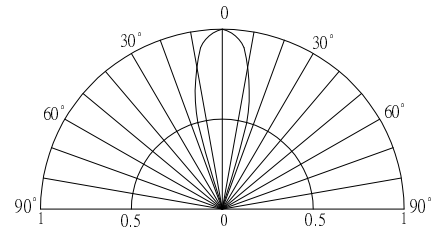

■Features

- High Luminous Output
- 10mm Standard Directivity
- White Diffused Type
- Common Anode Type

■Applications

- Toys
- Games
- Audio
- Other Lighting

■Outline Dimension

■Absolute Maximum Rating (Ta=25°C)

#Pulse width Max.10ms Duty ratio max 1/10

■Directivity

■Electrical -Optical Characteristics (Ta=25°C)

Item	Symbol	Condition	Min.	Typ.	Max.	Unit
DC Forward Voltage*1	V _F (R)	I _F =20mA	1.8	2.1	2.6	V
	V _F (B/G)	I _F =20mA	2.9	3.1	3.6	V
DC Reverse Current	I _R	V _R =5V	-	-	10	μA
Domi. Wavelength*2	λ _D (Red)	I _F =20mA	620	625	630	nm
	λ _D (Green)	I _F =20mA	520	525	530	nm
	λ _D (Blue)	I _F =20mA	465	470	475	nm
Luminous Intensity*3	I _v (Red)	I _F =20mA	3000	4200	-	mcd
	I _v (Green)	I _F =20mA	5800	7000	-	mcd
	I _v (Blue)	I _F =20mA	1560	2180	-	mcd
50% Power Angle	2θ _{1/2}	I _F =20mA	-	30	-	deg