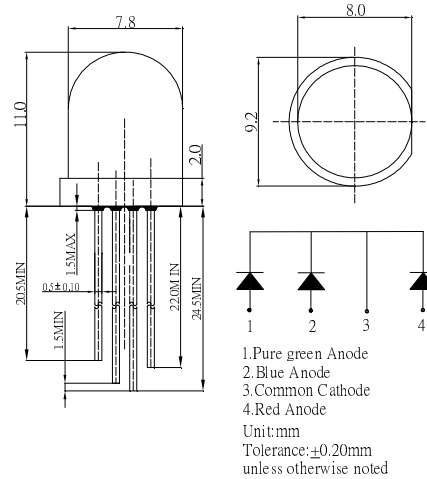

■Features

- High Luminous Output
- 8mm Standard Directivity
- White Diffused Type
- Common Cathode Type

■Applications

- Toys
- Games
- Audio
- Other Lighting

■Outline Dimension

■Absolute Maximum Rating (Ta=25°C)

#Pulse width Max.10ms Duty ratio max 1/10

■Directivity

■Electrical -Optical Characteristics (Ta=25°C)

Item	Symbol	Condition	Min.	Typ.	Max.	Unit
DC Forward Voltage*1	V _F (R)	I _F =20mA	1.8	2.1	2.6	V
	V _F (B/G)	I _F =20mA	2.9	3.1	3.6	V
DC Reverse Current	I _R	V _R =5V	-	-	10	μA
Domi. Wavelength*2	λ _D (Red)	I _F =20mA	620	625	630	nm
	λ _D (Green)	I _F =20mA	520	525	530	nm
	λ _D (Blue)	I _F =20mA	465	470	475	nm
Luminous Intensity*3	I _v (Red)	I _F =20mA	3000	4200	-	mcd
	I _v (Green)	I _F =20mA	4200	5800	-	mcd
	I _v (Blue)	I _F =20mA	1560	2180	-	mcd
50% Power Angle	2θ _{1/2}	I _F =20mA	-	30	-	deg