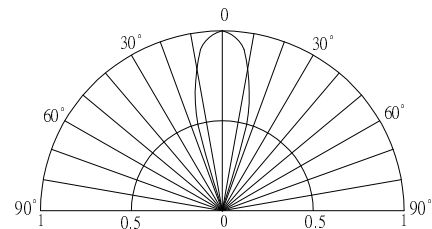

■Features

- High Luminous Output
- 8mm Standard Directivity
- White Diffused Type
- Common Cathode Type

■Applications

- Toys
- Games
- Audio
- Other Lighting

■Outline Dimension

■Absolute Maximum Rating (Ta=25°C)

#Pulse width Max.10ms Duty ratio max 1/10

■Directivity

■Electrical -Optical Characteristics (Ta=25°C)

Item	Symbol	Condition	Min.	Typ.	Max.	Unit
DC Forward Voltage*1	V _F (R)	I _F =20mA	1.8	2.1	2.6	V
	V _F (B/G)	I _F =20mA	2.9	3.1	3.6	V
DC Reverse Current	I _R	V _R =5V	-	-	10	μA
Domi. Wavelength*2	λ _D (Red)	I _F =20mA	620	625	630	nm
	λ _D (Green)	I _F =20mA	520	525	530	nm
	λ _D (Blue)	I _F =20mA	465	470	475	nm
Luminous Intensity*3	I _v (Red)	I _F =20mA	3000	4200	-	mcd
	I _v (Green)	I _F =20mA	4200	5800	-	mcd
	I _v (Blue)	I _F =20mA	1560	2180	-	mcd
50% Power Angle	2θ _{1/2}	I _F =20mA	-	30	-	deg