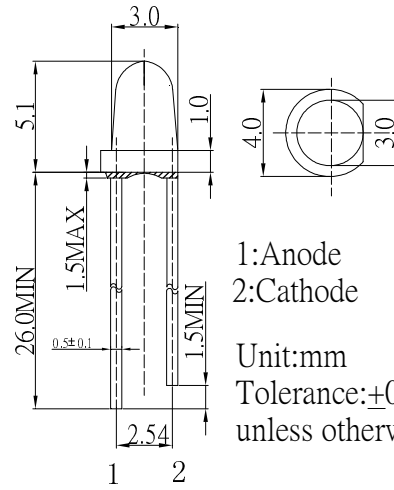

■ Outline Dimension

■ Absolute Maximum Rating

(Ta=25°C)

Item	Symbol	Value	Unit
DC Forward Current	I _F	30	mA
Pulse Forward Current#	I _{FP}	100	mA
Reverse Voltage	V _R	5	V
Power Dissipation	P _D	102	mW
Operating Temperature	Topr	-30 ~ +85	°C
Storage Temperature	Tstg	-40~ +100	°C
Lead Soldering Temperature	Tsol	260°C/5sec	-

■ Directivity

#Pulse width Max.10ms Duty ratio max 1/10

■ Electrical -Optical Characteristics

(Ta=25°C)

Item	Symbol	Condition	Min.	Typ.	Max.	Unit
DC Forward Voltage*	V _F	I _F =30mA	2.7	2.9	3.4	V
DC Reverse Current	I _R	V _R =5V	-	-	10	μA
Luminous Flux*	Φ _v	I _F =30mA	8.5	10	-	lm
Luminous Intensity*	I _v	I _F =30mA	18	22	-	cd
Color Temperature	CCT	I _F =30mA	-	6500	-	K
Chromaticity Coordinates*	x	I _F =30mA	-	0.31	-	
	y	I _F =30mA	-	0.33	-	
50% Power Angle	2θ _{1/2}	I _F =30mA	-	15	-	deg