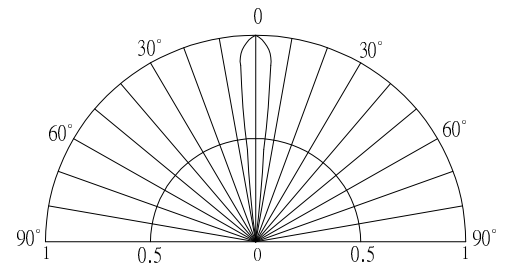

■ Directivity

#Pulse width Max.10ms Duty ratio max 1/10

■ Electrical -Optical Characteristics

(Ta=25°C)

Item	Symbol	Condition	Min.	Typ.	Max.	Unit
DC Forward Voltage*	V _F	I _F =30mA	2.7	2.9	3.4	V
DC Reverse Current	I _R	V _R =5V	-	-	10	μA
Luminous Flux*	Φ _v	I _F =30mA	8.5	10	-	lm
Luminous Intensity*	I _v	I _F =30mA	18	22	-	cd
Color Temperature	CCT	I _F =30mA	-	6500	-	K
Chromaticity Coordinates*	x	I _F =30mA	-	0.31	-	
	y	I _F =30mA	-	0.33	-	
50% Power Angle	2θ _{1/2}	I _F =30mA	-	15	-	deg