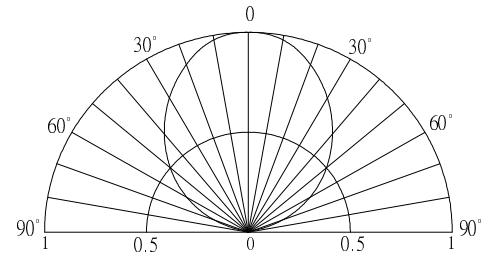

■ **Directivity**

#Pulse width Max 10ms , Duty ratio max 1/10

■ **Electrical -Optical Characteristics**

(Ta=25°C)

Item	Symbol	Condition	Min.	Typ.	Max.	Unit
DC Forward Voltage*	V _F	I _F =30mA	2.7	2.9	3.4	V
DC Reverse Current	I _R	V _R =5V	-	-	10	μA
Luminous Flux*	Φ _v	I _F =30mA	8.5	10	-	lm
Luminous Intensity*	I _v	I _F =30mA	2.5	3.0	-	cd
Color Temperature*	CCT	I _F =30mA	-	6500	-	K
Chromaticity Coordinates*	x	I _F =30mA	-	0.31	-	
	y	I _F =30mA	-	0.33	-	
50% Power Angle	2θ _{1/2}	I _F =30mA	-	100	-	deg