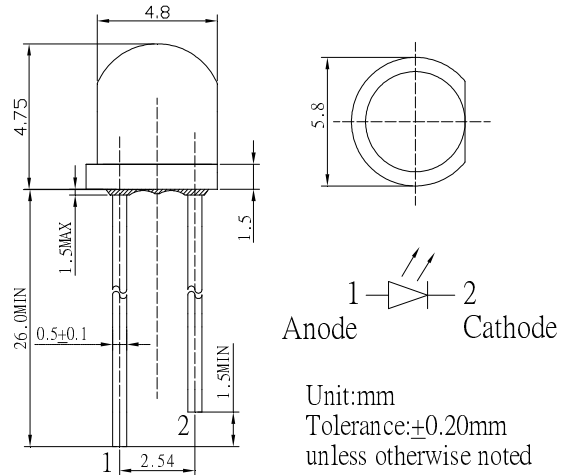

■ **Features**

- High Luminous LEDs
- 4.8mm Straw Standard Directivity
- UV Resistant Epoxy
- Water Clear Type

■ **Applications**

- Electronic Signs And Signals
- Small Area Illuminations
- Back Lighting
- Other Lighting

■ **Outline Dimension**

■ **Absolute Maximum Rating**

(Ta=25°C)

Item	Symbol	Value	Unit
DC Forward Current	I _F	30	mA
Pulse Forward Current#	I _{FP}	100	mA
Reverse Voltage	V _R	5	V
Power Dissipation	P _D	102	mW
Operating Temperature	T _{opr}	-30 ~ +85	°C
Storage Temperature	T _{stg}	-40 ~ +100	°C
Lead Soldering Temperature	T _{sol}	260°C/5sec	-

■ **Directivity**

#Pulse width Max 10ms , Duty ratio max 1/10

■ **Electrical -Optical Characteristics**

(Ta=25°C)

Item	Symbol	Condition	Min.	Typ.	Max.	Unit
DC Forward Voltage*	V _F	I _F =30mA	2.7	2.9	3.4	V
DC Reverse Current	I _R	V _R =5V	-	-	10	μA
Luminous Flux*	Φ _v	I _F =30mA	8.5	10	-	lm
Luminous Intensity*	I _v	I _F =30mA	2.5	3.0	-	cd
Color Temperature*	CCT	I _F =30mA	-	6500	-	K
Chromaticity Coordinates*	x	I _F =30mA	-	0.31	-	
	y	I _F =30mA	-	0.33	-	
50% Power Angle	2θ _{1/2}	I _F =30mA	-	100	-	deg