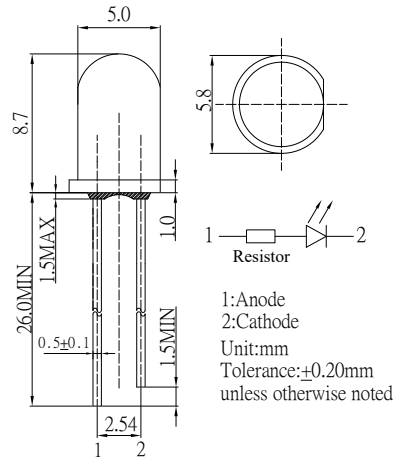

■ Features

- High Luminous LEDs
- 5mm Round Standard Directivity
- UV Resistant Epoxy
- Integral Current Limiting Resistor
- TTL Compatible (Requires No External Current Limiter With 12 Volt Supply)
- Cost Effective (Saves Space and Resistor Cost)
- Color Diffused / White Diffused (W, M only)

■ Applications

- Status Indicators
- Other Lighting

■ Outline Dimension

■ Absolute Maximum Rating (Ta=25°C)

Item	Symbol	Value	Unit
DC Forward Voltage	V _F	15	V
Reverse Voltage	V _R	5	V
Power Dissipation	P _D	225	mW
Operating Temperature	Topr	-30 ~ +85	°C
Storage Temperature	Tstg	-30 ~ +85	°C
Lead Soldering Temperature	Tsol	260°C/5sec	-

■ Directivity

■ Electrical -Optical Characteristics (Ta=25°C)

Part Number	Emitting Color			I _F (mA)			I _v (mcd)*			λD(nm)*			2θ1/2(deg)
				Min	Typ.	Max.	Min.	Typ.	Max.	Min.	Typ.	Max.	Typ.
				V _F =12V			V _F =12V						
OSW5DK5A32A-12V	White	W		-	10	15	1560	2180	-	X=0.27, Y=0.28			30
OSM5DK5A32A-12V	Warm White	M	■	-	10	15	1120	1560	-	X=0.45, Y=0.41			30
OSB5SA5A34A-12V	Blue	B	■	-	10	15	500	750	-	465	470	475	30
OSG5DA5A34A-12V	Pure Green	PG	■	-	10	15	1120	1560	-	520	525	530	30
OSG8HA5A34A-12V	Yellow Green	YG	■	-	10	15	150	220	-	565	570	575	30
OSY5JA5A34A-12V	Yellow	Y	■	-	10	15	220	330	-	585	590	595	30
OSO5JA5A34A-12V	Orange	O	■	-	10	15	220	330	-	600	605	610	30
OSR5JA5A34A-12V	Red	R	■	-	10	15	220	330	-	620	625	630	30