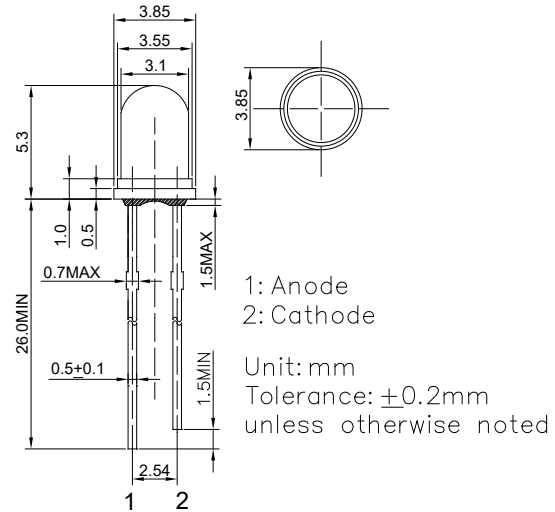

■Features

- High Luminous LED
- 3mm Round Standard Directivity
- Long Lifetime Operation
- Superior UV Resistance
- Color Diffused / White Diffused (W, M only)

■Applications

- General Purpose Indicators
- Decorations
- Toys & Games
- General Use

■Outline Dimension

■Absolute Maximum Rating

($T_a=25^\circ\text{C}$)

Item	Symbol	Value		Unit
		W/M/B/PG	YG/Y/O/R	
DC Forward Current	I_F	30	30	mA
Pulse Forward Current#	I_{FP}	100	100	mA
Reverse Voltage	V_R	5	5	V
Power Dissipation	P_D	102	78	mW
Operating Temperature	T_{opr}	-30 ~ +85		$^\circ\text{C}$
Storage Temperature	T_{stg}	-40 ~ +100		$^\circ\text{C}$
Lead Soldering Temperature	T_{sol}	260 $^\circ\text{C}$ /5sec		-

#Pulse width Max 0.1ms, Duty ratio max 1/10

■Directivity

■Electrical -Optical Characteristics

($T_a=25^\circ\text{C}$)

Part Number	Color		V_F (V)*			I_R (μA)	I_v (mcd)*			λ_D (nm)*			2 θ 1/2(deg)
			Min.	Typ.	Max.	Max.	Min.	Typ.	Max.	Min.	Typ.	Max.	Typ.
			$I_F=20\text{mA}$			$V_R=5\text{V}$	$I_F=20\text{mA}$						
OSW5YK3M42A	White	W	-	2.9	3.4	10	750	1120	-	*CCT: 8500-18000K			40
OSM5YK3M42A	Warm White	M	-	2.9	3.4	10	750	1120	-	*CCT: 2700-3200K			40
OSB5YU3M44A	Blue	B	-	2.9	3.4	10	330	500	-	465	470	475	40
OSG5TA3M44A	Pure Green	PG	-	2.9	3.4	10	750	1120	-	520	525	530	40
OSG8HA3M44A	Yellow Green	YG	-	2.1	2.6	10	150	220	-	565	570	575	40
OSY5JA3M44A	Yellow	Y	-	2.1	2.6	10	220	330	-	585	590	595	40
OSO5JA3M44A	Orange	O	-	2.1	2.6	10	220	330	-	600	605	610	40
OSR5JA3M44A	Red	R	-	2.1	2.6	10	220	330	-	620	625	630	40