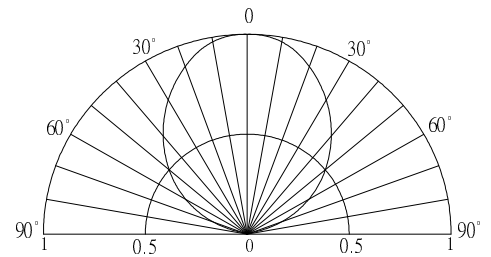

■Directivity

■Electrical -Optical Characteristics

(Ta=25°C)

Part Number	Color		V_F (V)*			I_R (μA)	I_v (mcd)*			CCT/λD (nm)*			2θ1/2(deg)	
			Min.	Typ.	Max.		Max.	Min.	Typ.	Max.	Min.	Typ.		Max.
			I_F=20mA			V_R=5V			I_F=20mA					
OSW5YK71A2B	White	W	-	3.1	3.6	10	750	1120	-	CCT:8000-18000K			100	
OSM5YK71A2B	Warm White	M	-	3.1	3.6	10	500	750	-	CCT:2700-3200K			100	
OSB5YU71A4B	Blue	B	-	3.1	3.6	10	150	220	-	465	470	475	100	
OSG5TA71A4B	Pure Green	PG	-	3.1	3.6	10	500	750	-	520	525	530	100	
OSG8HA71A4B	Yellow Green	YG	-	2.1	2.6	10	68	100	-	565	570	575	100	
OSY5JA71A4B	Yellow	Y	-	2.1	2.6	10	150	220	-	585	590	595	100	
OSO5JA71A4B	Orange	O	-	2.1	2.6	10	150	220	-	600	605	610	100	
OSR5JA71A4B	Red	R	-	2.1	2.6	10	150	220	-	620	625	630	100	

*1 Tolerance of measurements of dominant wavelength is ±1nm

*2 Tolerance of measurements of chromaticity coordinate / CCT is ±10%

*3 Tolerance of measurements of luminous intensity is ±15%

*4 Tolerance of measurements of forward voltage is ±0.1V