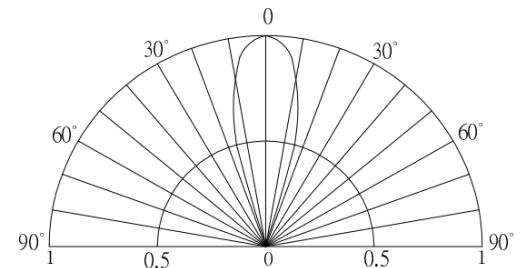

■Features

- High Luminous LEDs
- 3mm Round Standard Directivity
- UV Resistant Epoxy
- White Diffused Type
- Bi-polar AC LED

■Applications

- Toys
- Games
- Audio
- Other Lighting

■Outline Dimension

■Absolute Maximum Rating (Ta=25°C)

■Directivity

#Pulse width Max.10ms Duty ratio max 1/10

■Electrical -Optical Characteristics (Ta=25°C)

Item	Symbol	Condition	Min.	Typ.	Max.	Unit
DC Forward Voltage*1	V _F (Red)	I _F =20mA	-	2.1	2.6	V
	V _F (White)	I _F =20mA	-	3.1	3.6	V
DC Reverse Current	I _R	V _R =5V	-	-	10	μA
Dom. Wavelength*2	λ _D (Red)	I _F =20mA	620	625	630	nm
Color Temperature*3	CCT(White)	I _F =20mA	8500	10000	18000	K
Chromaticity Coordinates	x(White)	I _F =20mA	-	0.28	-	
	y(White)	I _F =20mA	-	0.30	-	
Luminous Intensity*4	I _v (Red)	I _F =20mA	1120	1560	-	mcd
	I _v (White)	I _F =20mA	1560	2180	-	mcd
50% Power Angle	2θ1/2	I _F =20mA	-	30	-	deg