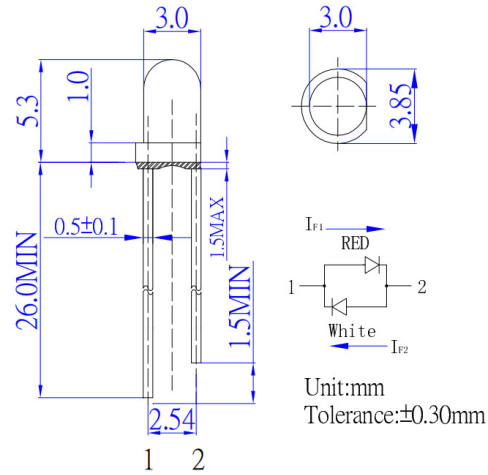

■Features

- High Luminous LEDs
- 3mm Round Standard Directivity
- UV Resistant Epoxy
- White Diffused Type
- Bi-polar AC LED

■Applications

- Toys
- Games
- Audio
- Other Lighting

■Outline Dimension

■Absolute Maximum Rating (Ta=25°C)

Item	Sym bol	Value		Unit
		Red	White	
DC Forward Current	I _F	30	30	mA
Pulse Forward Current#	I _{FP}	100	100	mA
Reverse Voltage	V _R	5	5	V
Power Dissipation	P _D	78	108	mW
Operating Temperature	Topr	-30~ +85		°C
Storage Temperature	Tstg	-40 ~ +100		°C
Lead Soldering Temperature	Tsol	260°C/5sec		-

■Directivity

#Pulse width Max.10ms Duty ratio max 1/10

■Electrical -Optical Characteristics (Ta=25°C)

Item	Symbol	Condition	Min.	Typ.	Max.	Unit
DC Forward Voltage*1	V _F (Red)	I _F =20mA	-	2.1	2.6	V
	V _F (White)	I _F =20mA	-	3.1	3.6	V
DC Reverse Current	I _R	V _R =5V	-	-	10	μA
Dom. Wavelength*2	λ _D (Red)	I _F =20mA	620	625	630	nm
Color Temperature*3	CCT(White)	I _F =20mA	8500	10000	18000	K
Chromaticity Coordinates	x(White)	I _F =20mA	-	0.28	-	
	y(White)	I _F =20mA	-	0.30	-	
Luminous Intensity*4	I _v (Red)	I _F =20mA	1120	1560	-	mcd
	I _v (White)	I _F =20mA	1560	2180	-	mcd
50% Power Angle	2θ1/2	I _F =20mA	-	30	-	deg