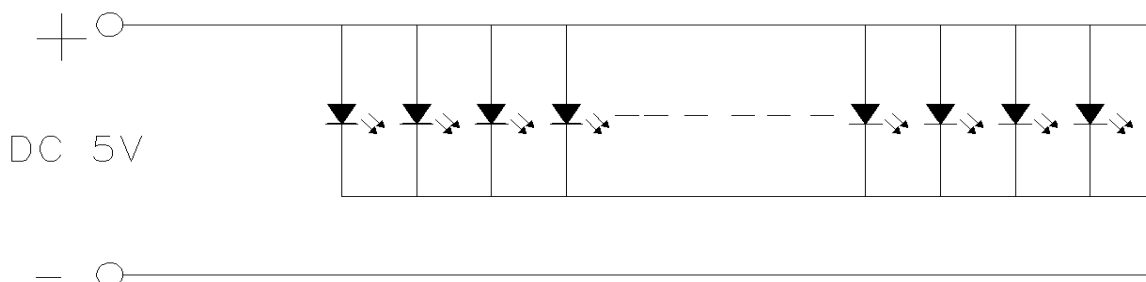

Wire Flexible LED String	
Model No.	OSWSXX1006B-5V

Descriptions:	Product Picture:
LED waterproof light, IP67 High lumen output Long life & safe Easy to stall, flexible & sturdy wire Voltage available in DC 5V LED Type: SMD LED, 2.0x2.5mm, 120deg Enamelled copper wire, could be DIY into different shapes	LIGHT NO LIGHT OFF

Typical Performance (Ta=25°C)

Items	Symbol	Min.	Typ.	Max.	Unit	Product Dimensions:
LED Module Power	Pm	-	3.75	6	w	
Input Voltage(DC)	Vi	-	5	6	V	
Input Current	If	-	0.75	1	A	
Beam Pattern	BP	-	120	-	Deg	
Operating Temperature	Tope	-10 ~ +40			°C	
Storage Temperature	Tsto	-20 ~ +80			°C	

Device Selection Guide

Module No.	Color	Color Temperature (Typ.)	Luminous Flux Per String (Typ.)	LED Qty (Pcs)	Pitch (mm)	Length (mm)	Input Power (DC)
OSWSM51006B-5V	Warm White	3000K	100 lm	100	60	6000	5V
OSWSW51006B-5V	White	20000K	100 lm				

Product Roadmap: