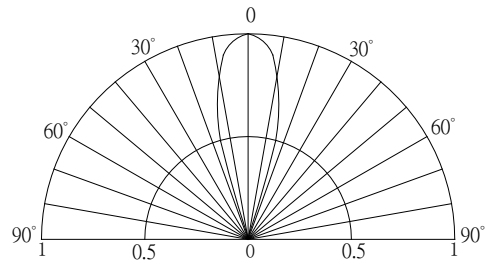

■Directivity

■Absolute Maximum Rating

(Ta=25°C)

Item	Symbol	Value	Unit
DC Forward Voltage	V_F	15	V
Reverse Voltage	V_R	12	V
Power Dissipation	P_D	190	mW
Operating Temperature	Topr	-30 ~ +85	°C
Storage Temperature	Tstg	-40 ~ +100	°C
Lead Soldering Temperature	Tsol	260°C/5sec	-