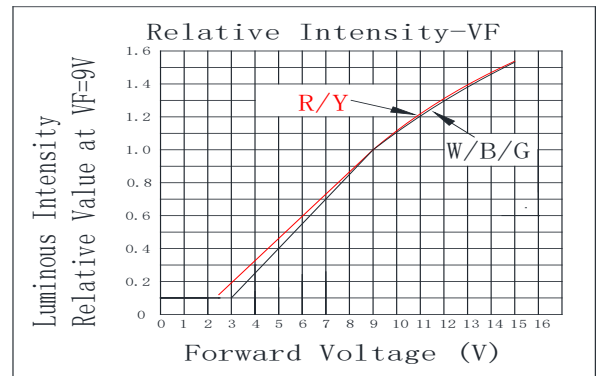

■Description

This LED builds with internal resistor to operate with wide operation voltage of DC3-15V.

■Outline Dimension

■Features

- Wide Input Voltage
- Cost Saving and Space Saving
- Water Clear Type
- Single Color

■Applications

- Toys/Game/Audio
- TTL/Cmos Compatible
- Arduino/Pi Pico/Steam Kit
- Other Electronics Products

■Directivity

■Absolute Maximum Rating

(Ta=25°C)

Item	Symbol	Value	Unit
DC Forward Voltage	V _F	15	V
Reverse Voltage	V _R	12	V
Power Dissipation	P _D	190	mW
Operating Temperature	Topr	-30 ~ +85	°C
Storage Temperature	Tstg	-40 ~ +100	°C
Lead Soldering Temperature	Tsol	260°C/5sec	-

■Optical Characteristic Curves

■Electrical -Optical Characteristics

(Ta=25°C)

3mm Multi-Voltage LED						
LED P/N	OSR53131A-VV	OSY53131A-VV	OSB53131A-VV	OSG53131A-VV	OSM53131A-VV	OSW53131A-VV
Light Color	Red	Yellow	Blue	Pure Green	Warm White	Cool White
Lens Color	Water Clear	Water Clear	Water Clear	Water Clear	Water Clear	Water Clear
Wavelength*1/Color Temperature*2	620-630nm	585-595nm	465-475m	520-530nm	2700-3300K	8500-18000K
Luminous Intensity(typ.)*3	2180mcd	2180mcd	1560mcd	4200mcd	4200mcd	4200mcd
Forward Voltage(typ.)	9V	9V	9V	9V	9V	9V
Forward Current(typ.)	8mA	8mA	7.5mA	7.5mA	7.5mA	7.5mA
Viewing Angle(typ.)	30°	30°	30°	30°	30°	30°