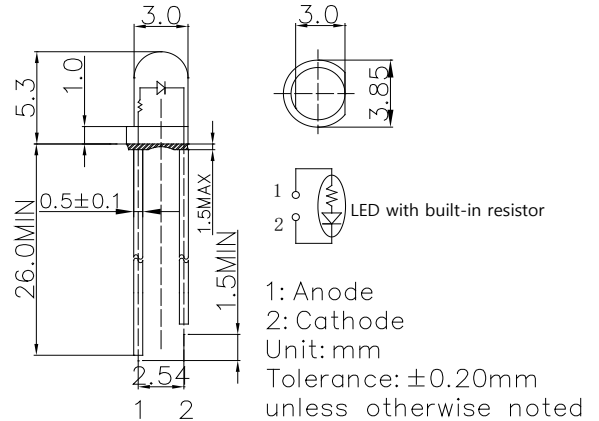

■Description

This LED builds with internal resistor to operate with wide operation voltage of DC3-15V.

■Outline Dimension

■Features

- Wide Input Voltage
- Cost Saving and Space Saving
- Water Clear Type
- Single Color

■Applications

- Toys/Game/Audio
- TTL/Cmos Compatible
- Arduino/Pi Pico/Steam Kit
- Other Electronics Products

■Directivity

■Absolute Maximum Rating

(Ta=25°C)

Item	Symbol	Value	Unit
DC Forward Voltage	V _F	15	V
Reverse Voltage	V _R	12	V
Power Dissipation	P _D	190	mW
Operating Temperature	Topr	-30 ~ +85	°C
Storage Temperature	Tstg	-40 ~ +100	°C
Lead Soldering Temperature	Tsol	260°C/5sec	-

■Optical Characteristic Curves

■Electrical -Optical Characteristics

(Ta=25°C)

3mm Multi-Voltage LED						
LED P/N	OSR53131A-VV	OSY53131A-VV	OSB53131A-VV	OSG53131A-VV	OSM53131A-VV	OSW53131A-VV
Light Color	Red	Yellow	Blue	Pure Green	Warm White	Cool White
Lens Color	Water Clear	Water Clear	Water Clear	Water Clear	Water Clear	Water Clear
Wavelength*1/Color Temperature*2	620-630nm	585-595nm	465-475m	520-530nm	2700-3300K	8500-18000K
Luminous Intensity(typ.)*3	2180mcd	2180mcd	1560mcd	4200mcd	4200mcd	4200mcd
Forward Voltage(typ.)	9V	9V	9V	9V	9V	9V
Forward Current(typ.)	8mA	8mA	7.5mA	7.5mA	7.5mA	7.5mA
Viewing Angle(typ.)	30°	30°	30°	30°	30°	30°