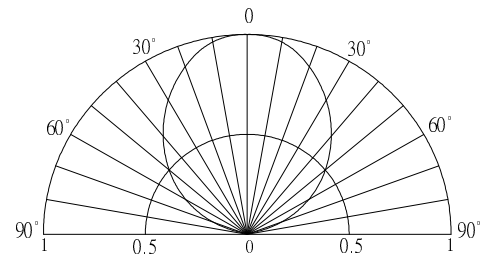

■Features

- High Luminous LEDs
- 2x3x4mm Rectangular Standard Directivity
- Long Lifetime Operation
- UV Resistant Epoxy
- Color Diffused / White Diffused

■Applications

- Games & Toys
- Indications
- Back Lighting
- Decorations

■Outline Dimension

■Absolute Maximum Rating

(Ta=25°C)

Item	Symbol	Value		Unit
		W/M/B/PG	YG/Y/O/R	
DC Forward Current	I _F	25	30	mA
Pulse Forward Current#	I _{FP}	80	100	mA
Reverse Voltage	V _R	5	5	V
Power Dissipation	P _D	90	78	mW
Operating Temperature	Topr	-40 ~ +85		°C
Storage Temperature	Tstg	-40~ +85		°C
Lead Soldering Temperature	Tsol	260°C/5sec		-

#Pulse width Max 0.1ms, Duty ratio max 1/10

■Directivity

■Electrical -Optical Characteristics

(Ta=25°C)

Part Number	Color		V _F (V)*			I _R (μA)	I _v (mcd)*			CCT/λD(nm)*			2θ1/2(deg)
			Min.	Typ.	Max.		Max.	Min.	Typ.	Max.	Min.	Typ.	
			I _F =20mA			V _R =5V		I _F =20mA					
OSW5YK7BA2B	White	W	-	3.1	3.6	10	500	750	-	CCT:8000-18000K			100
OSM5YK7BA2B	Warm White	M	-	3.1	3.6	10	330	500	-	CCT:2700-3200K			100
OSB5YU7BA4B	Blue	B	-	3.1	3.6	10	150	220	-	465	470	475	100
OSG5TA7BA4B	Pure Green	PG	-	3.1	3.6	10	330	500	-	520	525	530	100
OSG8HA7BA4B	Yellow Green	YG	-	2.1	2.6	10	68	100	-	565	570	575	100
OSY5JA7BA4B	Yellow	Y	-	2.1	2.6	10	100	150	-	585	590	595	100
OSO5JA7BA4B	Orange	O	-	2.1	2.6	10	100	150	-	600	605	610	100
OSR5JA7BA4B	Red	R	-	2.1	2.6	10	100	150	-	620	625	630	100