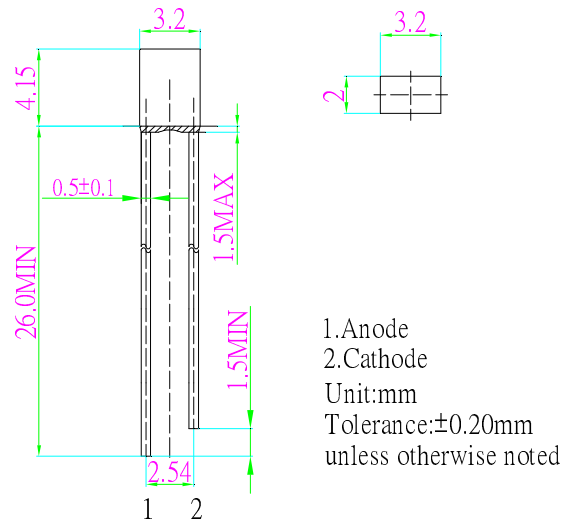

■Features

- High Luminous LEDs
- 2x3x4mm Rectangular Standard Directivity
- Long Lifetime Operation
- UV Resistant Epoxy
- Color Diffused / White Diffused

■Applications

- Games & Toys
- Indications
- Back Lighting
- Decorations

■Outline Dimension

■Absolute Maximum Rating

(Ta=25°C)

Item	Symbol	Value		Unit
		W/M/B/PG	YG/Y/O/R	
DC Forward Current	I _F	25	30	mA
Pulse Forward Current#	I _{FP}	80	100	mA
Reverse Voltage	V _R	5	5	V
Power Dissipation	P _D	90	78	mW
Operating Temperature	Topr	-40 ~ +85		°C
Storage Temperature	Tstg	-40~ +85		°C
Lead Soldering Temperature	Tsol	260°C/5sec		-

#Pulse width Max 0.1ms, Duty ratio max 1/10

■Directivity

■Electrical -Optical Characteristics

(Ta=25°C)

Part Number	Color		V _F (V)*			I _R (μA)	I _v (mcd)*			CCT/λD(nm)*			2θ1/2(deg)
			Min.	Typ.	Max.		Max.	Min.	Typ.	Max.	Min.	Typ.	
			I _F =20mA			V _R =5V		I _F =20mA					
OSW5YK7BA2B	White	W	-	3.1	3.6	10	500	750	-	CCT:8000-18000K			100
OSM5YK7BA2B	Warm White	M	-	3.1	3.6	10	330	500	-	CCT:2700-3200K			100
OSB5YU7BA4B	Blue	B	-	3.1	3.6	10	150	220	-	465	470	475	100
OSG5TA7BA4B	Pure Green	PG	-	3.1	3.6	10	330	500	-	520	525	530	100
OSG8HA7BA4B	Yellow Green	YG	-	2.1	2.6	10	68	100	-	565	570	575	100
OSY5JA7BA4B	Yellow	Y	-	2.1	2.6	10	100	150	-	585	590	595	100
OSO5JA7BA4B	Orange	O	-	2.1	2.6	10	100	150	-	600	605	610	100
OSR5JA7BA4B	Red	R	-	2.1	2.6	10	100	150	-	620	625	630	100