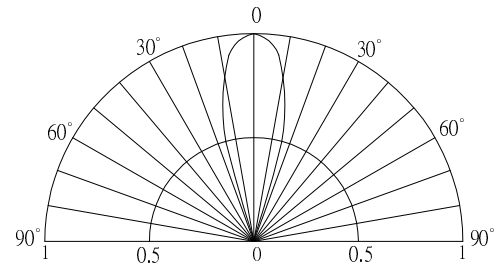

Features

- High Luminous LEDs
- 3mm Round Standard Directivity
- UV Resistant Epoxy
- Color Diffused Type
- Holder Color: Black

Applications

- Indicate Lamp
- Toys/Games/ Audio
- Other Lighting

Outline Dimension

*Pulse width Max.10ms Duty ratio max 1/10

Directivity

Electrical -Optical Characteristics (Ta=25°C)

Item	Symbol	Condition	Min.	Typ.	Max.	Unit
DC Forward Voltage	V _F	I _F =20mA	1.8	2.1	2.6	V
DC Reverse Current	I _R	V _R =5V	-	-	10	μA
Domi. Wavelength	λ _D	I _F =20mA	585	590	595	nm
Luminous Intensity	I _v	I _F =20mA	100	150	-	mcd
50% Power Angle	2θ _{1/2}	I _F =20mA	-	30	-	deg