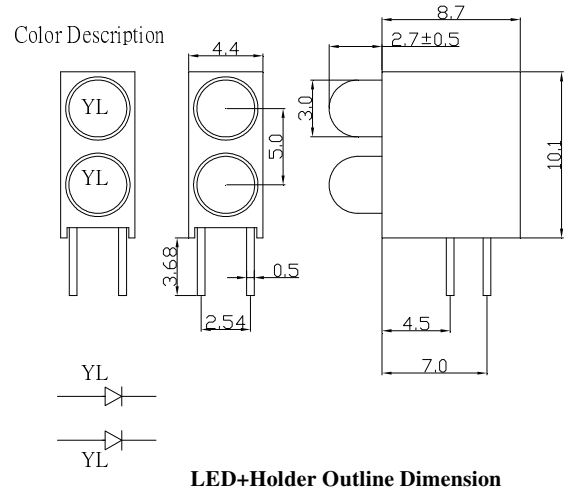

Features

- High Luminous LEDs
- 3mm Round Standard Directivity
- UV Resistant Epoxy
- Color Diffused Type
- Holder Color: Black

Applications

- Indicate Lamp
- Toys/Games/ Audio
- Other Lighting

Outline Dimension

Absolute Maximum Rating (Ta=25°C)

Item	Symbol	Value	Unit
DC Forward Current	I _F	30	mA
Pulse Forward Current*	I _{FP}	100	mA
Reverse Voltage	V _R	5	V
Power Dissipation	P _D	78	mW
Operating Temperature	T _{opr}	-30~ +85	°C
Storage Temperature	T _{stg}	-40 ~ +100	°C
Lead Soldering Temperature	T _{sol}	260°C/5sec	-

*Pulse width Max.10ms Duty ratio max 1/10

Directivity

Electrical -Optical Characteristics (Ta=25°C)

Item	Symbol	Condition	Min.	Typ.	Max.	Unit
DC Forward Voltage	V _F	I _F =20mA	1.8	2.1	2.6	V
DC Reverse Current	I _R	V _R =5V	-	-	10	μA
Domi. Wavelength	λ _D	I _F =20mA	585	590	595	nm
Luminous Intensity	I _v	I _F =20mA	100	150	-	mcd
50% Power Angle	2θ _{1/2}	I _F =20mA	-	30	-	deg