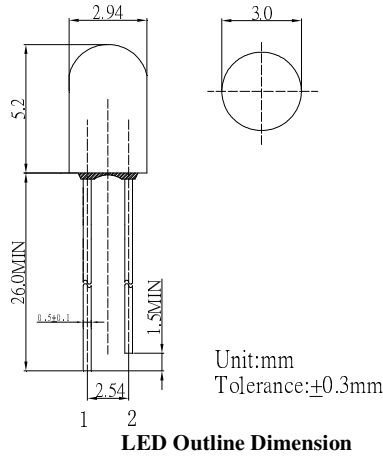

Features

- High Luminous LEDs
- 3mm Round Standard Directivity
- UV Resistant Epoxy
- Color Diffused Type
- Holder Color: Black

Applications

- Indicate Lamp
- Toys/Games/ Audio
- Other Lighting

Outline Dimension

Absolute Maximum Rating (Ta=25°C)

Item	Symbol	Value	Unit
DC Forward Current	I _F	30	mA
Pulse Forward Current*	I _{FP}	100	mA
Reverse Voltage	V _R	5	V
Power Dissipation	P _D	78	mW
Operating Temperature	T _{opr}	-30~ +85	°C
Storage Temperature	T _{stg}	-40 ~ +100	°C
Lead Soldering Temperature	T _{sol}	260°C/5sec	-

*Pulse width Max.10ms Duty ratio max 1/10

Directivity

Electrical -Optical Characteristics (Ta=25°C)

Item	Symbol	Condition	Min.	Typ.	Max.	Unit
DC Forward Voltage	V _F	I _F =20mA	1.8	2.1	2.6	V
DC Reverse Current	I _R	V _R =5V	-	-	10	μA
Domi. Wavelength	λ _D	I _F =20mA	585	590	595	nm
Luminous Intensity	I _v	I _F =20mA	100	150	-	mcd
50% Power Angle	2θ _{1/2}	I _F =20mA	-	30	-	deg