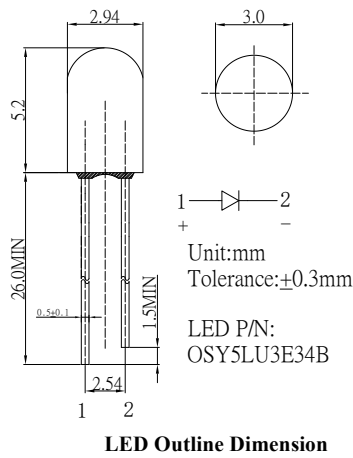

■Features

- High Luminous LEDs
- 3mm Round Standard Directivity
- UV Resistant Epoxy
- Color Diffused Type
- Holder Color: Black

■Applications

- Indicate Lamp
- Toys/Games/ Audio
- Other Lighting

■Outline Dimension

■Absolute Maximum Rating (Ta=25°C)

Item	Symbol	Value	Unit
		Yellow	
DC Forward Current	I _F	30	mA
Pulse Forward Current#	I _{FP}	100	mA
Reverse Voltage	V _R	5	V
Power Dissipation	P _D	78	mW
Operating Temperature	T _{opr}	-30~ +85	°C
Storage Temperature	T _{stg}	-40 ~ +100	°C
Lead Soldering Temperature	T _{sol}	260°C/5sec	-

#Pulse width Max.10ms Duty ratio max 1/10

■Directivity

■Electrical -Optical Characteristics (Ta=25°C)

Item	Symbol	Condition	Min.	Typ.	Max.	Unit
DC Forward Voltage	V _F	I _F =20mA	1.8	2.1	2.6	V
DC Reverse Current	I _R	V _R =5V	-	-	10	μA
Domi. Wavelength*	λ _D	I _F =20mA	585	590	595	nm
Luminous Intensity*	I _v	I _F =20mA	100	150	-	mcd
50% Power Angle	2θ _{1/2}	I _F =20mA	-	30	-	deg