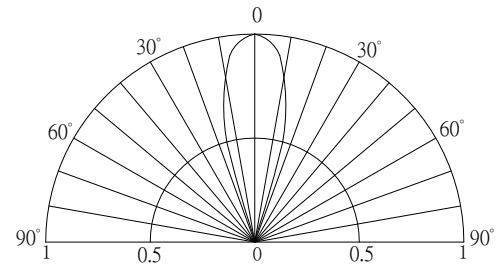

■Features

- High Luminous LEDs
- 3mm Round Standard Directivity
- UV Resistant Epoxy
- Color Diffused Type
- Holder Color: Black

■Applications

- Indicate Lamp
- Toys/Games/ Audio
- Other Lighting

■Outline Dimension

#Pulse width Max.10ms Duty ratio max 1/10

■Directivity

■Electrical -Optical Characteristics (Ta=25°C)

Item	Symbol	Condition	Min.	Typ.	Max.	Unit
DC Forward Voltage	V _F	I _F =20mA	1.8	2.1	2.6	V
DC Reverse Current	I _R	V _R =5V	-	-	10	μA
Domi. Wavelength*	λ _D	I _F =20mA	585	590	595	nm
Luminous Intensity*	I _v	I _F =20mA	100	150	-	mcd
50% Power Angle	2θ _{1/2}	I _F =20mA	-	30	-	deg