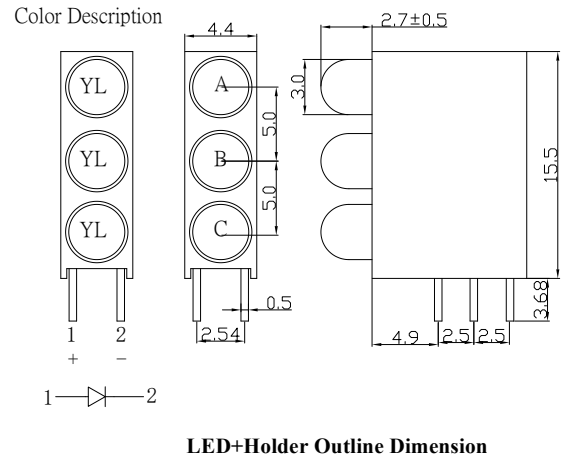

■Features

- High Luminous LEDs
- 3mm Round Standard Directivity
- UV Resistant Epoxy
- Color Diffused Type
- Holder Color: Black

■Applications

- Indicate Lamp
- Toys/Games/ Audio
- Other Lighting

■Outline Dimension

#Pulse width Max.10ms Duty ratio max 1/10

■Directivity

■Electrical -Optical Characteristics (Ta=25°C)

Item	Symbol	Condition	Min.	Typ.	Max.	Unit
DC Forward Voltage	V _F	I _F =20mA	1.8	2.1	2.6	V
DC Reverse Current	I _R	V _R =5V	-	-	10	μA
Domi. Wavelength*	λ _D	I _F =20mA	585	590	595	nm
Luminous Intensity*	I _v	I _F =20mA	100	150	-	mcd
50% Power Angle	2θ _{1/2}	I _F =20mA	-	30	-	deg